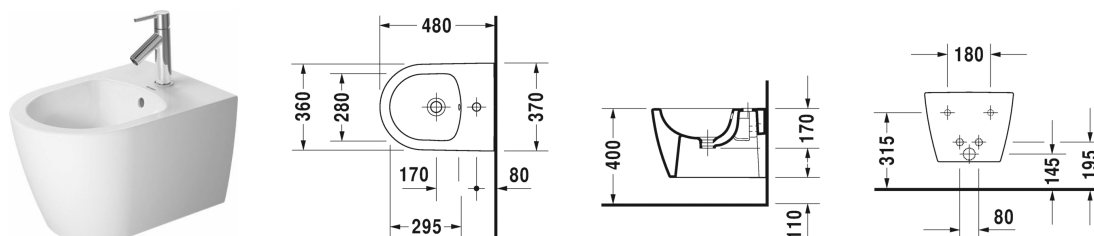

**Bidet wall mounted Compact # 2290150000**

|&lt; 370 mm &gt;|

Bidet wall mounted Compact	Dimension	Weight	Order number
with overflow, with tap platform, Durafix included			
<b>Colors</b>			
00 White Alpin			
<b>Variant</b>			
	370 x 480 mm	18.200 kg	2290150000
<b>Infobox</b>			
Durafix for invisible fixation is included in delivery			
Sanitary ceramics with the special WonderGliss surface finish will remain clean and attractive-looking for a long time to come. When ordering WonderGliss please add a "1" as eleventh digit to the model number.			
<b>Accessory</b>			
Fixing for wall mounted bidet and wall mounted toilet	Ø 12 x 180 mm	0.200 kg	006500

All drawings contain the necessary measurements which are subject to standard tolerances. Exact measurements, in particular for customised installation scenarios, can only be taken from the finished ceramic piece.