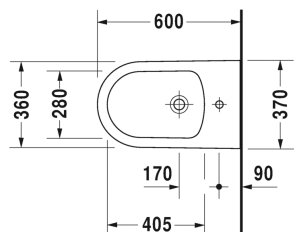

Bidet floor standing # 2289100000

|< 370 mm >|

Bidet floor standing	Dimension	Weight	Order number
back to wall, with overflow, with tap platform, fixings included			
Colors			
00 White Alpin			
Variant			
	370 x 600 mm	26.850 kg	2289100000
Sanitary ceramics with the special WonderGliss surface finish will remain clean and attractive-looking for a long time to come. When ordering WonderGliss please add a "1" as eleventh digit to the model number.			

All drawings contain the necessary measurements which are subject to standard tolerances. Exact measurements, in particular for customised installation scenarios, can only be taken from the finished ceramic piece.