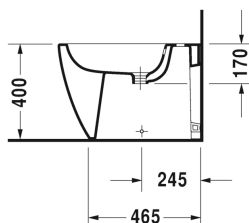

Bidet floor standing # 2289100000

|< 370 mm >|

Bidet floor standing	Dimension	Weight	Order number
back to wall, with overflow, with tap platform, fixings included			
Colors			
00 White Alpin			
Variant			
	370 x 600 mm	26.850 kg	2289100000
Sanitary ceramics with the special WonderGliss surface finish will remain clean and attractive-looking for a long time to come. When ordering WonderGliss please add a "1" as eleventh digit to the model number.			

All drawings contain the necessary measurements which are subject to standard tolerances. Exact measurements, in particular for customised installation scenarios, can only be taken from the finished ceramic piece.