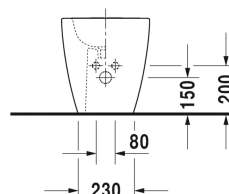

Bidet floor standing # 2289100000

|< 370 mm >|

Bidet floor standing	Dimension	Weight	Order number
back to wall, with overflow, with tap platform, fixings included			
Colors			
00 White Alpin			
Variant			
	370 x 600 mm	26.850 kg	2289100000
Sanitary ceramics with the special WonderGliss surface finish will remain clean and attractive-looking for a long time to come. When ordering WonderGliss please add a "1" as eleventh digit to the model number.			

All drawings contain the necessary measurements which are subject to standard tolerances. Exact measurements, in particular for customised installation scenarios, can only be taken from the finished ceramic piece.