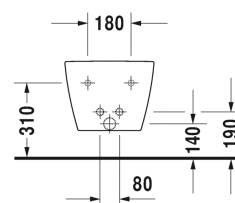

Bidet wall mounted # 2288150000

|< 370 mm >|

Bidet wall mounted	Dimension	Weight	Order number
with overflow, with tap platform, Durafix included			
Colors			
00 White Alpin			
Variant			
	370 x 570 mm	21.000 kg	2288150000
Infobox			
Durafix for invisible fixation is included in delivery			
Sanitary ceramics with the special WonderGliss surface finish will remain clean and attractive-looking for a long time to come. When ordering WonderGliss please add a "1" as eleventh digit to the model number.			
Accessory			
Siphon for bidet with extended outlet pipe	1 1/4" mm	0.600 kg	005027
Fixing for wall mounted bidet and wall mounted toilet	Ø 12 x 180 mm	0.200 kg	006500

All drawings contain the necessary measurements which are subject to standard tolerances. Exact measurements, in particular for customised installation scenarios, can only be taken from the finished ceramic piece.