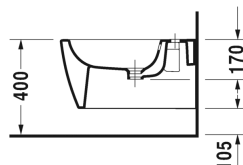

Bidet wall mounted # 2288150000

|< 370 mm >|

Bidet wall mounted	Dimension	Weight	Order number
with overflow, with tap platform, Durafix included			
Colors			
00 White Alpin			
Variant			
	370 x 570 mm	21.000 kg	2288150000
Infobox			
Durafix for invisible fixation is included in delivery			
Sanitary ceramics with the special WonderGliss surface finish will remain clean and attractive-looking for a long time to come. When ordering WonderGliss please add a "1" as eleventh digit to the model number.			
Accessory			
Siphon for bidet with extended outlet pipe	1 1/4" mm	0.600 kg	005027
Fixing for wall mounted bidet and wall mounted toilet	Ø 12 x 180 mm	0.200 kg	006500

All drawings contain the necessary measurements which are subject to standard tolerances. Exact measurements, in particular for customised installation scenarios, can only be taken from the finished ceramic piece.