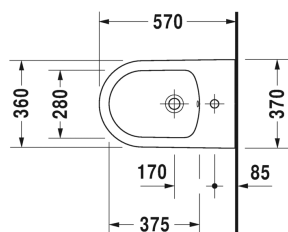

Bidet wall mounted # 2288150000

|< 370 mm >|

Bidet wall mounted	Dimension	Weight	Order number
with overflow, with tap platform, Durafix included			
Colors			
00 White Alpin			
Variant			
	370 x 570 mm	21.000 kg	2288150000
Infobox			
Durafix for invisible fixation is included in delivery			
Sanitary ceramics with the special WonderGliss surface finish will remain clean and attractive-looking for a long time to come. When ordering WonderGliss please add a "1" as eleventh digit to the model number.			
Accessory			
Siphon for bidet with extended outlet pipe	1 1/4" mm	0.600 kg	005027
Fixing for wall mounted bidet and wall mounted toilet	Ø 12 x 180 mm	0.200 kg	006500

All drawings contain the necessary measurements which are subject to standard tolerances. Exact measurements, in particular for customised installation scenarios, can only be taken from the finished ceramic piece.