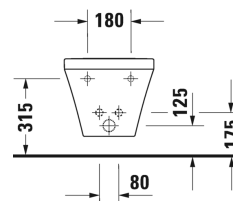

Bidet wall mounted Compact # 2285150000

| < 370 mm > |

Bidet wall mounted Compact	Dimension	Weight	Order number
with overflow, with tap platform			
Colors			
00 White Alpin			
Variant			
	370 x 480 mm	21.500 kg	2285150000
Sanitary ceramics with the special WonderGliss surface finish will remain clean and attractive-looking for a long time to come. When ordering WonderGliss please add a "1" as eleventh digit to the model number.			
Accessory			
Siphon for bidet with extended outlet pipe	1 1/4" mm	0.600 kg	005027
Fixing for wall mounted bidet and wall mounted toilet	Ø 12 x 180 mm	0.200 kg	006500

All drawings contain the necessary measurements which are subject to standard tolerances. Exact measurements, in particular for customised installation scenarios, can only be taken from the finished ceramic piece.