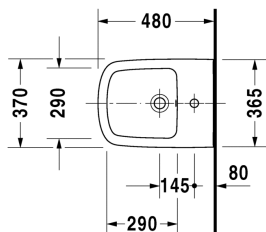

Bidet wall mounted Compact # 2285150000

| < 370 mm > |

Bidet wall mounted Compact	Dimension	Weight	Order number
with overflow, with tap platform			
Colors			
00 White Alpin			
Variant			
	370 x 480 mm	21.500 kg	2285150000
Sanitary ceramics with the special WonderGliss surface finish will remain clean and attractive-looking for a long time to come. When ordering WonderGliss please add a "1" as eleventh digit to the model number.			
Accessory			
Siphon for bidet with extended outlet pipe	1 1/4" mm	0.600 kg	005027
Fixing for wall mounted bidet and wall mounted toilet	Ø 12 x 180 mm	0.200 kg	006500

All drawings contain the necessary measurements which are subject to standard tolerances. Exact measurements, in particular for customised installation scenarios, can only be taken from the finished ceramic piece.