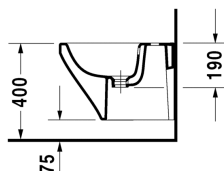

Bidet wall mounted Compact # 2285150000

| < 370 mm > |

Bidet wall mounted Compact	Dimension	Weight	Order number
with overflow, with tap platform			
Colors			
00 White Alpin			
Variant			
	370 x 480 mm	21.500 kg	2285150000
Sanitary ceramics with the special WonderGliss surface finish will remain clean and attractive-looking for a long time to come. When ordering WonderGliss please add a "1" as eleventh digit to the model number.			
Accessory			
Siphon for bidet with extended outlet pipe	1 1/4" mm	0.600 kg	005027
Fixing for wall mounted bidet and wall mounted toilet	Ø 12 x 180 mm	0.200 kg	006500

All drawings contain the necessary measurements which are subject to standard tolerances. Exact measurements, in particular for customised installation scenarios, can only be taken from the finished ceramic piece.