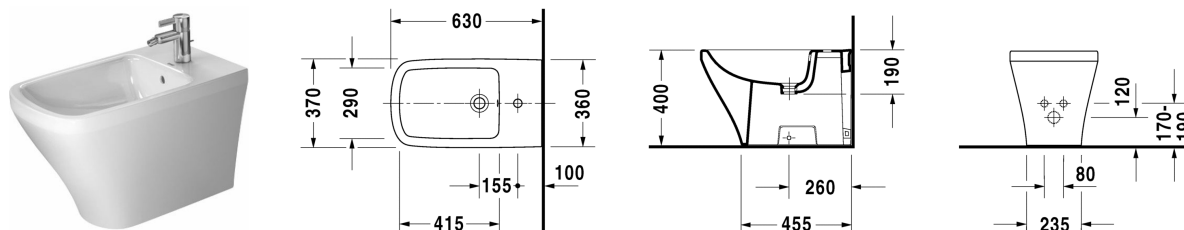

Bidet floor standing # 2283100000

| < 370 mm > |

Bidet floor standing	Dimension	Weight	Order number
with overflow, with tap platform, fixings included			
Colors			
00 White Alpin			
Variant			
	370 x 630 mm	27.300 kg	2283100000
Sanitary ceramics with the special WonderGliss surface finish will remain clean and attractive-looking for a long time to come. When ordering WonderGliss please add a "1" as eleventh digit to the model number.			
Accessory			
Siphon for bidet with extended outlet pipe	1 1/4" mm	0.600 kg	005027

All drawings contain the necessary measurements which are subject to standard tolerances. Exact measurements, in particular for customised installation scenarios, can only be taken from the finished ceramic piece.