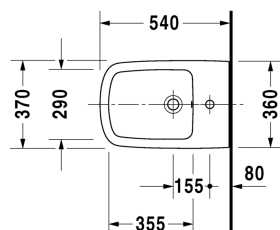

Bidet wall mounted # 2282150000

|< 370 mm >|

Bidet wall mounted	Dimension	Weight	Order number
with overflow, with tap platform			
Colors			
00 White Alpin			
Variant			
	370 x 540 mm	21.000 kg	2282150000
Sanitary ceramics with the special WonderGliss surface finish will remain clean and attractive-looking for a long time to come. When ordering WonderGliss please add a "1" as eleventh digit to the model number.			
Accessory			
Siphon for bidet with extended outlet pipe	1 1/4" mm	0.600 kg	005027
Fixing for wall mounted bidet and wall mounted toilet	Ø 12 x 180 mm	0.200 kg	006500

All drawings contain the necessary measurements which are subject to standard tolerances. Exact measurements, in particular for customised installation scenarios, can only be taken from the finished ceramic piece.