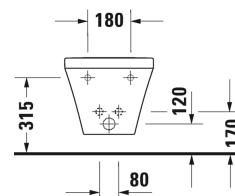

Bidet wall mounted # 2282150000

|< 370 mm >|

Bidet wall mounted	Dimension	Weight	Order number
with overflow, with tap platform			
Colors			
00 White Alpin			
Variant			
	370 x 540 mm	21.000 kg	2282150000
Sanitary ceramics with the special WonderGliss surface finish will remain clean and attractive-looking for a long time to come. When ordering WonderGliss please add a "1" as eleventh digit to the model number.			
Accessory			
Siphon for bidet with extended outlet pipe	1 1/4" mm	0.600 kg	005027
Fixing for wall mounted bidet and wall mounted toilet	Ø 12 x 180 mm	0.200 kg	006500

All drawings contain the necessary measurements which are subject to standard tolerances. Exact measurements, in particular for customised installation scenarios, can only be taken from the finished ceramic piece.