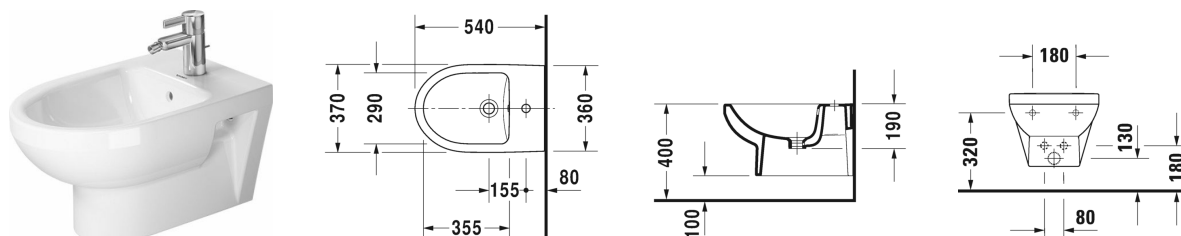

**Bidet wall mounted # 2279150000**

| &lt; 370 mm &gt; |

Bidet wall mounted	Dimension	Weight	Order number
with overflow, with tap platform			
<b>Colors</b>			
00 White Alpin			
<b>Variant</b>			
	370 x 540 mm	20.000 kg	2279150000
Sanitary ceramics with the special WonderGliss surface finish will remain clean and attractive-looking for a long time to come. When ordering WonderGliss please add a "1" as eleventh digit to the model number.			
<b>Accessory</b>			
Siphon for bidet with extended outlet pipe	1 1/4" mm	0.600 kg	005027
Fixing for wall mounted bidet and wall mounted toilet	Ø 12 x 180 mm	0.200 kg	006500

All drawings contain the necessary measurements which are subject to standard tolerances. Exact measurements, in particular for customised installation scenarios, can only be taken from the finished ceramic piece.