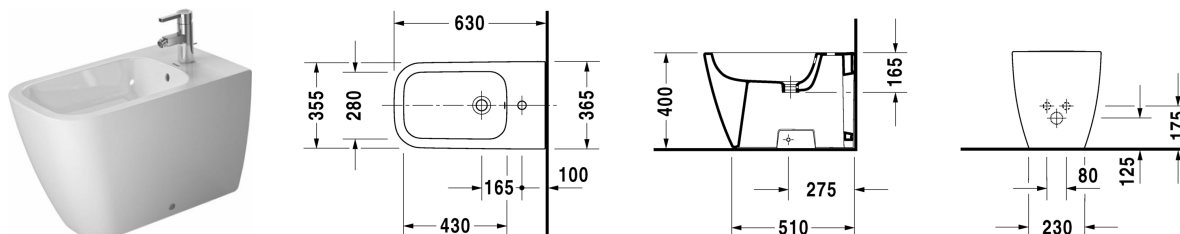

**Bidet floor standing # 2259100000**

| &lt; 365 mm &gt; |

Bidet floor standing	Dimension	Weight	Order number
with overflow, with tap platform, overflow clip chrome included, fixings included			
<b>Colors</b>			
00 White Alpin			
<b>Variant</b>			
	365 x 630 mm	26.400 kg	2259100000
Sanitary ceramics with the special WonderGliss surface finish will remain clean and attractive-looking for a long time to come. When ordering WonderGliss please add a "1" as eleventh digit to the model number.			

*All drawings contain the necessary measurements which are subject to standard tolerances. Exact measurements, in particular for customised installation scenarios, can only be taken from the finished ceramic piece.*