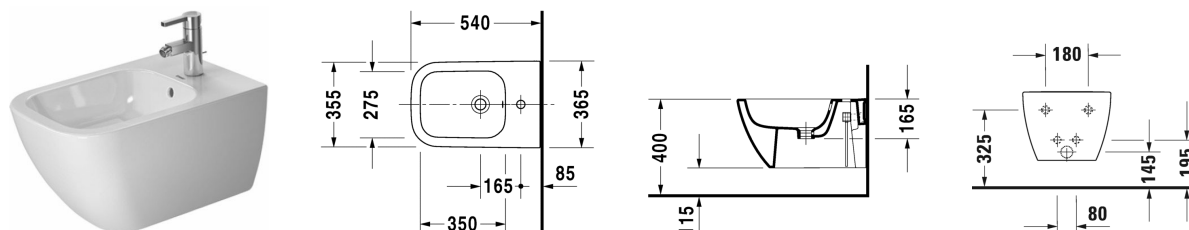

Bidet wall mounted # 225815..00

| < 355 mm > |

| Bidet wall mounted | Dimension | Weight | Order number |
|--|---------------|-----------|--------------|
| with overflow, with tap platform, overflow clip chrome included, Durafix included | | | |
| Colors | | | |
| 00 White Alpin 13 Anthracite Matt | | | |
| Variant | | | |
| inside colour White, outside colour White | 355 x 540 mm | 18.600 kg | 225815..00 |
| Infobox | | | |
| Durafix for invisible fixation is included in delivery | | | |
| Sanitary ceramics with the special WonderGliss surface finish will remain clean and attractive-looking for a long time to come. When ordering WonderGliss please add a "1" as eleventh digit to the model number. | | | |
| Accessory | | | |
| Siphon for bidet with extended outlet pipe | 1 1/4" mm | 0.600 kg | 005027 |
| Fixing for wall mounted bidet and wall mounted toilet | Ø 12 x 180 mm | 0.200 kg | 006500 |

All drawings contain the necessary measurements which are subject to standard tolerances. Exact measurements, in particular for customised installation scenarios, can only be taken from the finished ceramic piece.