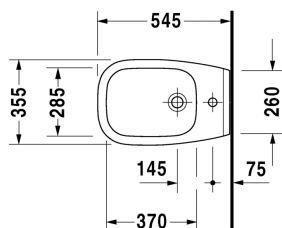

**Bidet wall mounted # 22571500002**

| < 355 mm > |

Bidet wall mounted	Dimension	Weight	Order number
with overflow, with tap platform			
<b>Colors</b>			
00 White Alpin			
<b>Variant</b>			
	355 x 545 mm	17.400 kg	22571500002
<b>Accessory</b>			
Fixing for wall mounted bidet and wall mounted toilet	Ø 12 x 180 mm	0.200 kg	006500

*All drawings contain the necessary measurements which are subject to standard tolerances. Exact measurements, in particular for customised installation scenarios, can only be taken from the finished ceramic piece.*