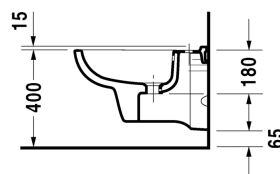

**Bidet wall mounted # 22571500002**

| < 355 mm > |

Bidet wall mounted	Dimension	Weight	Order number
with overflow, with tap platform			
<b>Colors</b>			
00 White Alpin			
<b>Variant</b>			
	355 x 545 mm	17.400 kg	22571500002
<b>Accessory</b>			
Fixing for wall mounted bidet and wall mounted toilet	Ø 12 x 180 mm	0.200 kg	006500

*All drawings contain the necessary measurements which are subject to standard tolerances. Exact measurements, in particular for customised installation scenarios, can only be taken from the finished ceramic piece.*