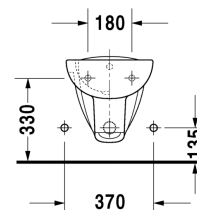

**Bidet wall mounted # 22571500002**

| < 355 mm > |

Bidet wall mounted	Dimension	Weight	Order number
with overflow, with tap platform			
<b>Colors</b>			
00 White Alpin			
<b>Variant</b>			
	355 x 545 mm	17.400 kg	22571500002
<b>Accessory</b>			
Fixing for wall mounted bidet and wall mounted toilet	Ø 12 x 180 mm	0.200 kg	006500

*All drawings contain the necessary measurements which are subject to standard tolerances. Exact measurements, in particular for customised installation scenarios, can only be taken from the finished ceramic piece.*