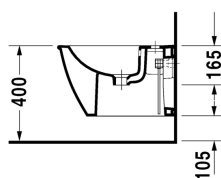

Bidet wall mounted Compact # 2256150000

|< 365 mm >|

Bidet wall mounted Compact	Dimension	Weight	Order number
with overflow, with tap platform, Durafix included			
Colors			
00 White Alpin			
Variant			
	365 x 485 mm	18.300 kg	2256150000
Infobox			
Durafix for invisible fixation is included in delivery			
Sanitary ceramics with the special WonderGliss surface finish will remain clean and attractive-looking for a long time to come. When ordering WonderGliss please add a "1" as eleventh digit to the model number.			
Accessory			
Siphon for bidet with extended outlet pipe	1 1/4" mm	0.600 kg	005027
Fixing for wall mounted bidet and wall mounted toilet	Ø 12 x 180 mm	0.200 kg	006500

All drawings contain the necessary measurements which are subject to standard tolerances. Exact measurements, in particular for customised installation scenarios, can only be taken from the finished ceramic piece.