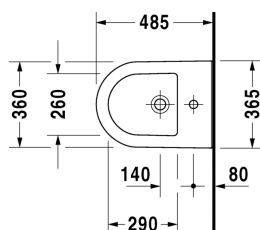

Bidet wall mounted Compact # 2256150000

|< 365 mm >|

Bidet wall mounted Compact	Dimension	Weight	Order number
with overflow, with tap platform, Durafix included			
Colors			
00 White Alpin			
Variant			
	365 x 485 mm	18.300 kg	2256150000
Infobox			
Durafix for invisible fixation is included in delivery			
Sanitary ceramics with the special WonderGliss surface finish will remain clean and attractive-looking for a long time to come. When ordering WonderGliss please add a "1" as eleventh digit to the model number.			
Accessory			
Siphon for bidet with extended outlet pipe	1 1/4" mm	0.600 kg	005027
Fixing for wall mounted bidet and wall mounted toilet	Ø 12 x 180 mm	0.200 kg	006500

All drawings contain the necessary measurements which are subject to standard tolerances. Exact measurements, in particular for customised installation scenarios, can only be taken from the finished ceramic piece.