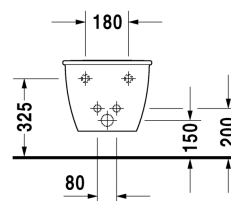

Bidet wall mounted Compact # 2256150000

|< 365 mm >|

Bidet wall mounted Compact	Dimension	Weight	Order number
with overflow, with tap platform, Durafix included			
Colors			
00 White Alpin			
Variant			
	365 x 485 mm	18.300 kg	2256150000
Infobox			
Durafix for invisible fixation is included in delivery			
Sanitary ceramics with the special WonderGliss surface finish will remain clean and attractive-looking for a long time to come. When ordering WonderGliss please add a "1" as eleventh digit to the model number.			
Accessory			
Siphon for bidet with extended outlet pipe	1 1/4" mm	0.600 kg	005027
Fixing for wall mounted bidet and wall mounted toilet	Ø 12 x 180 mm	0.200 kg	006500

All drawings contain the necessary measurements which are subject to standard tolerances. Exact measurements, in particular for customised installation scenarios, can only be taken from the finished ceramic piece.