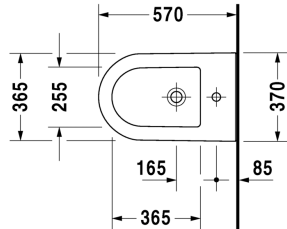

Bidet floor standing # 2250100000

|< 370 mm >|

Bidet floor standing	Dimension	Weight	Order number
back to wall, with overflow, with tap platform, fixings included			
Colors			
00 White Alpin			
Variant			
	370 x 570 mm	25.400 kg	2250100000
Sanitary ceramics with the special WonderGliss surface finish will remain clean and attractive-looking for a long time to come. When ordering WonderGliss please add a "1" as eleventh digit to the model number.			
Accessory			
Siphon for bidet with extended outlet pipe	1 1/4" mm	0.600 kg	005027

All drawings contain the necessary measurements which are subject to standard tolerances. Exact measurements, in particular for customised installation scenarios, can only be taken from the finished ceramic piece.