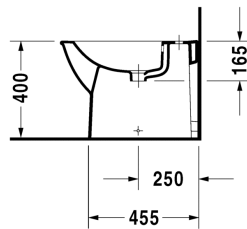

Bidet floor standing # 2250100000

|< 370 mm >|

Bidet floor standing	Dimension	Weight	Order number
back to wall, with overflow, with tap platform, fixings included			
Colors			
00 White Alpin			
Variant			
	370 x 570 mm	25.400 kg	2250100000
Sanitary ceramics with the special WonderGliss surface finish will remain clean and attractive-looking for a long time to come. When ordering WonderGliss please add a "1" as eleventh digit to the model number.			
Accessory			
Siphon for bidet with extended outlet pipe	1 1/4" mm	0.600 kg	005027

All drawings contain the necessary measurements which are subject to standard tolerances. Exact measurements, in particular for customised installation scenarios, can only be taken from the finished ceramic piece.