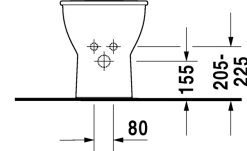

Bidet floor standing # 2250100000

|< 370 mm >|

Bidet floor standing	Dimension	Weight	Order number
back to wall, with overflow, with tap platform, fixings included			
Colors			
00 White Alpin			
Variant			
	370 x 570 mm	25.400 kg	2250100000
Sanitary ceramics with the special WonderGliss surface finish will remain clean and attractive-looking for a long time to come. When ordering WonderGliss please add a "1" as eleventh digit to the model number.			
Accessory			
Siphon for bidet with extended outlet pipe	1 1/4" mm	0.600 kg	005027

All drawings contain the necessary measurements which are subject to standard tolerances. Exact measurements, in particular for customised installation scenarios, can only be taken from the finished ceramic piece.