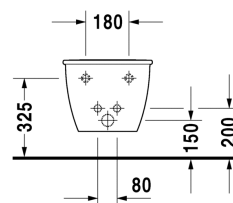

**Bidet wall mounted # 2249150000**

| &lt; 370 mm &gt; |

Bidet wall mounted	Dimension	Weight	Order number
with overflow, with tap platform, Durafix included			
<b>Colors</b>			
00 White Alpin			
<b>Variant</b>			
	370 x 540 mm	20.500 kg	2249150000
<b>Infobox</b>			
Durafix for invisible fixation is included in delivery			
Sanitary ceramics with the special WonderGliss surface finish will remain clean and attractive-looking for a long time to come. When ordering WonderGliss please add a "1" as eleventh digit to the model number.			
<b>Accessory</b>			
Fixing for wall mounted bidet and wall mounted toilet	Ø 12 x 180 mm	0.200 kg	006500

*All drawings contain the necessary measurements which are subject to standard tolerances. Exact measurements, in particular for customised installation scenarios, can only be taken from the finished ceramic piece.*