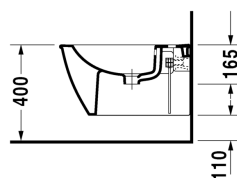

**Bidet wall mounted # 2249150000**

| &lt; 370 mm &gt; |

Bidet wall mounted	Dimension	Weight	Order number
with overflow, with tap platform, Durafix included			
<b>Colors</b>			
00 White Alpin			
<b>Variant</b>			
	370 x 540 mm	20.500 kg	2249150000
<b>Infobox</b>			
Durafix for invisible fixation is included in delivery			
Sanitary ceramics with the special WonderGliss surface finish will remain clean and attractive-looking for a long time to come. When ordering WonderGliss please add a "1" as eleventh digit to the model number.			
<b>Accessory</b>			
Fixing for wall mounted bidet and wall mounted toilet	Ø 12 x 180 mm	0.200 kg	006500

*All drawings contain the necessary measurements which are subject to standard tolerances. Exact measurements, in particular for customised installation scenarios, can only be taken from the finished ceramic piece.*