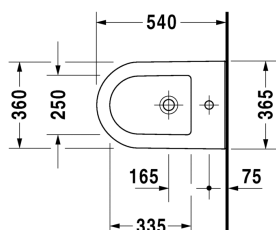

**Bidet wall mounted # 2249150000**

| &lt; 370 mm &gt; |

Bidet wall mounted	Dimension	Weight	Order number
with overflow, with tap platform, Durafix included			
<b>Colors</b>			
00 White Alpin			
<b>Variant</b>			
	370 x 540 mm	20.500 kg	2249150000
<b>Infobox</b>			
Durafix for invisible fixation is included in delivery			
Sanitary ceramics with the special WonderGliss surface finish will remain clean and attractive-looking for a long time to come. When ordering WonderGliss please add a "1" as eleventh digit to the model number.			
<b>Accessory</b>			
Fixing for wall mounted bidet and wall mounted toilet	Ø 12 x 180 mm	0.200 kg	006500

*All drawings contain the necessary measurements which are subject to standard tolerances. Exact measurements, in particular for customised installation scenarios, can only be taken from the finished ceramic piece.*