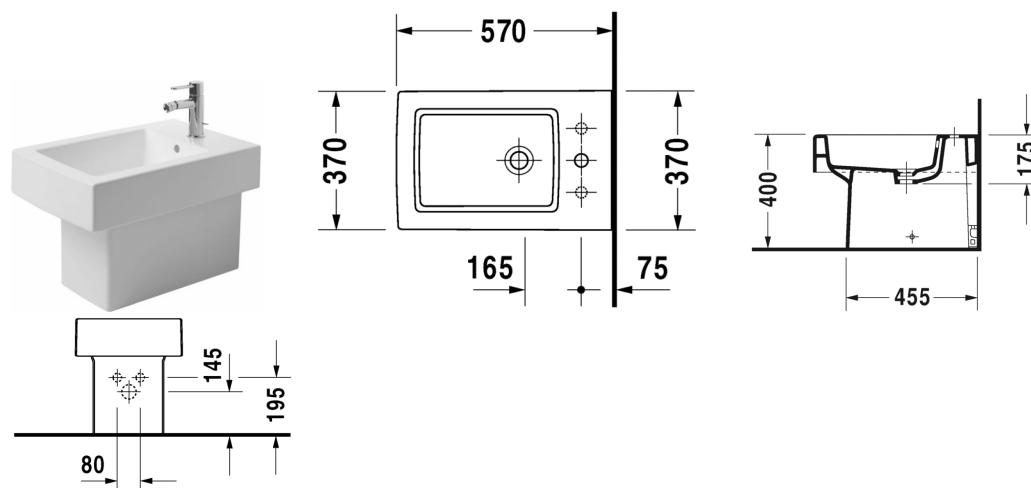

Bidet floor standing # 224010..00 / 224010..30

| < 370 mm > |

Bidet floor standing	Dimension	Weight	Order number
with overflow, with tap platform, fixings included			
Colors			
00 White Alpin 08 Black			
Variant			
	370 x 570 mm	27.000 kg	224010..00
	370 x 570 mm	27.000 kg	224010..30
Sanitary ceramics with the special WonderGliss surface finish will remain clean and attractive-looking for a long time to come. When ordering WonderGliss please add a "1" as eleventh digit to the model number.			
Accessory			
Siphon for bidet with extended outlet pipe	1 1/4" mm	0.600 kg	005027

All drawings contain the necessary measurements which are subject to standard tolerances. Exact measurements, in particular for customised installation scenarios, can only be taken from the finished ceramic piece.