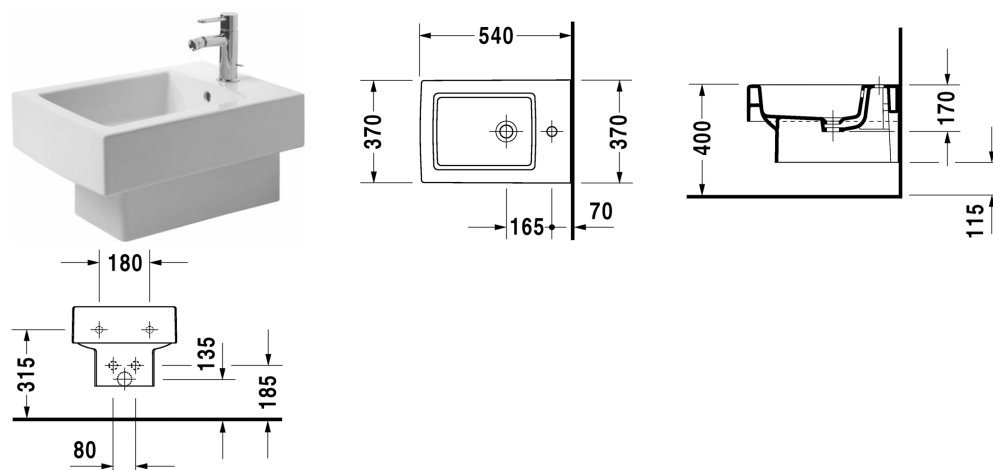

Bidet wall mounted # 223915..00

| < 370 mm > |

Bidet wall mounted	Dimension	Weight	Order number
with overflow, with tap platform			
Colors			
00 White Alpin 08 Black			
Variant			
	370 x 540 mm	21.500 kg	223915..00
Sanitary ceramics with the special WonderGliss surface finish will remain clean and attractive-looking for a long time to come. When ordering WonderGliss please add a "1" as eleventh digit to the model number.			
Accessory			
Siphon for bidet with extended outlet pipe	1 1/4" mm	0.600 kg	005027
Fixing for wall mounted bidet and wall mounted toilet	Ø 12 x 180 mm	0.200 kg	006500

All drawings contain the necessary measurements which are subject to standard tolerances. Exact measurements, in particular for customised installation scenarios, can only be taken from the finished ceramic piece.