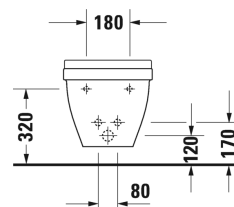

**Bidet wall mounted Compact # 2231150000**

|&lt; 360 mm &gt;|

Bidet wall mounted Compact	Dimension	Weight	Order number
with overflow, with tap platform			
<b>Colors</b>			
00 White Alpin			
<b>Variant</b>			
	360 x 480 mm	17.700 kg	2231150000
Sanitary ceramics with the special WonderGliss surface finish will remain clean and attractive-looking for a long time to come. When ordering WonderGliss please add a "1" as eleventh digit to the model number.			
<b>Accessory</b>			
Fixing for wall mounted bidet and wall mounted toilet	Ø 12 x 180 mm	0.200 kg	006500

*All drawings contain the necessary measurements which are subject to standard tolerances. Exact measurements, in particular for customised installation scenarios, can only be taken from the finished ceramic piece.*