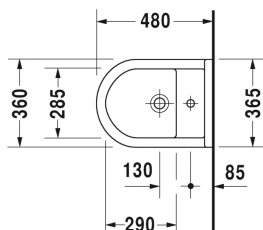

**Bidet wall mounted Compact # 2231150000**

|&lt; 360 mm &gt;|

Bidet wall mounted Compact	Dimension	Weight	Order number
with overflow, with tap platform			
<b>Colors</b>			
00 White Alpin			
<b>Variant</b>			
	360 x 480 mm	17.700 kg	2231150000
Sanitary ceramics with the special WonderGliss surface finish will remain clean and attractive-looking for a long time to come. When ordering WonderGliss please add a "1" as eleventh digit to the model number.			
<b>Accessory</b>			
Fixing for wall mounted bidet and wall mounted toilet	Ø 12 x 180 mm	0.200 kg	006500

*All drawings contain the necessary measurements which are subject to standard tolerances. Exact measurements, in particular for customised installation scenarios, can only be taken from the finished ceramic piece.*