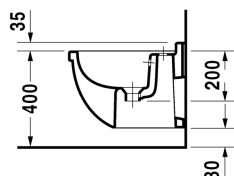

**Bidet wall mounted Compact # 2231150000**

|&lt; 360 mm &gt;|

Bidet wall mounted Compact	Dimension	Weight	Order number
with overflow, with tap platform			
<b>Colors</b>			
00 White Alpin			
<b>Variant</b>			
	360 x 480 mm	17.700 kg	2231150000
Sanitary ceramics with the special WonderGliss surface finish will remain clean and attractive-looking for a long time to come. When ordering WonderGliss please add a "1" as eleventh digit to the model number.			
<b>Accessory</b>			
Fixing for wall mounted bidet and wall mounted toilet	Ø 12 x 180 mm	0.200 kg	006500

*All drawings contain the necessary measurements which are subject to standard tolerances. Exact measurements, in particular for customised installation scenarios, can only be taken from the finished ceramic piece.*