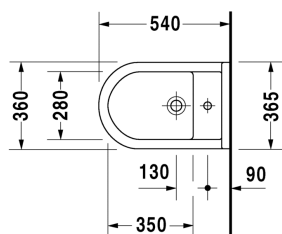

Bidet wall mounted # 2230150000

| < 360 mm > |

Bidet wall mounted	Dimension	Weight	Order number
with overflow, with tap platform			
Colors			
00 White Alpin			
Variant			
	360 x 540 mm	20.800 kg	2230150000
Sanitary ceramics with the special WonderGliss surface finish will remain clean and attractive-looking for a long time to come. When ordering WonderGliss please add a "1" as eleventh digit to the model number.			
Accessory			
Fixing for wall mounted bidet and wall mounted toilet	Ø 12 x 180 mm	0.200 kg	006500

All drawings contain the necessary measurements which are subject to standard tolerances. Exact measurements, in particular for customised installation scenarios, can only be taken from the finished ceramic piece.