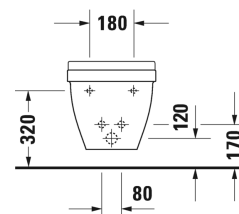

Bidet wall mounted # 2230150000

| < 360 mm > |

Bidet wall mounted	Dimension	Weight	Order number
with overflow, with tap platform			
Colors			
00 White Alpin			
Variant			
	360 x 540 mm	20.800 kg	2230150000
Sanitary ceramics with the special WonderGliss surface finish will remain clean and attractive-looking for a long time to come. When ordering WonderGliss please add a "1" as eleventh digit to the model number.			
Accessory			
Fixing for wall mounted bidet and wall mounted toilet	Ø 12 x 180 mm	0.200 kg	006500

All drawings contain the necessary measurements which are subject to standard tolerances. Exact measurements, in particular for customised installation scenarios, can only be taken from the finished ceramic piece.