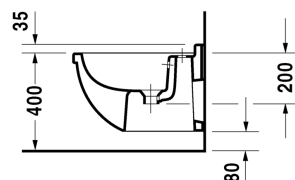

Bidet wall mounted # 2230150000

| < 360 mm > |

Bidet wall mounted	Dimension	Weight	Order number
with overflow, with tap platform			
Colors			
00 White Alpin			
Variant			
	360 x 540 mm	20.800 kg	2230150000
Sanitary ceramics with the special WonderGliss surface finish will remain clean and attractive-looking for a long time to come. When ordering WonderGliss please add a "1" as eleventh digit to the model number.			
Accessory			
Fixing for wall mounted bidet and wall mounted toilet	Ø 12 x 180 mm	0.200 kg	006500

All drawings contain the necessary measurements which are subject to standard tolerances. Exact measurements, in particular for customised installation scenarios, can only be taken from the finished ceramic piece.