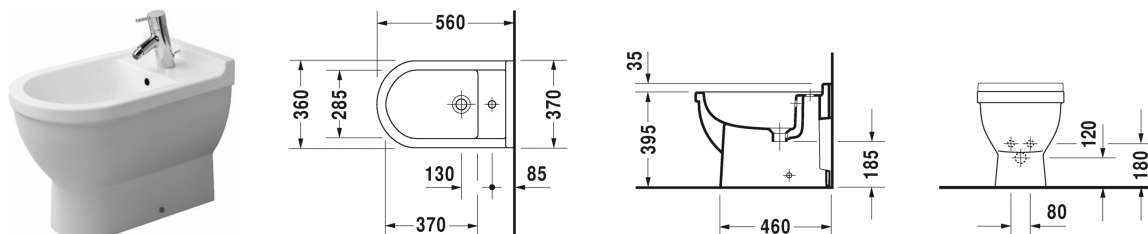

Bidet floor standing # 2230100000

|< 360 mm >|

Bidet floor standing	Dimension	Weight	Order number
with overflow, with tap platform, fixings included			
Colors			
00 White Alpin			
Variant			
	360 x 560 mm	24.200 kg	2230100000
Sanitary ceramics with the special WonderGliss surface finish will remain clean and attractive-looking for a long time to come. When ordering WonderGliss please add a "1" as eleventh digit to the model number.			

All drawings contain the necessary measurements which are subject to standard tolerances. Exact measurements, in particular for customised installation scenarios, can only be taken from the finished ceramic piece.