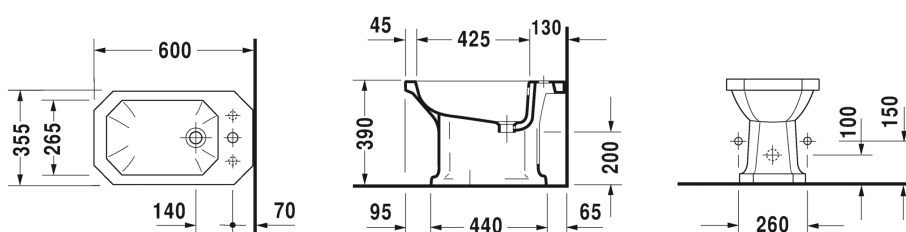

Bidet floor standing # 0267100000 / 0267100030

| < 355 mm > |

Bidet floor standing	Dimension	Weight	Order number
with overflow, with tap platform			
Colors			
00 White Alpin			
Variant			
	355 x 600 mm	23.800 kg	0267100000
	355 x 600 mm	23.800 kg	0267100030
Sanitary ceramics with the special WonderGliss surface finish will remain clean and attractive-looking for a long time to come. When ordering WonderGliss please add a "1" as eleventh digit to the model number.			
Accessory			
Fixing for floor standing bidet, floor standing toilet and siphon cover, caps white and chrome	Ø 6 x 70 mm	0.400 kg	006701

All drawings contain the necessary measurements which are subject to standard tolerances. Exact measurements, in particular for customised installation scenarios, can only be taken from the finished ceramic piece.