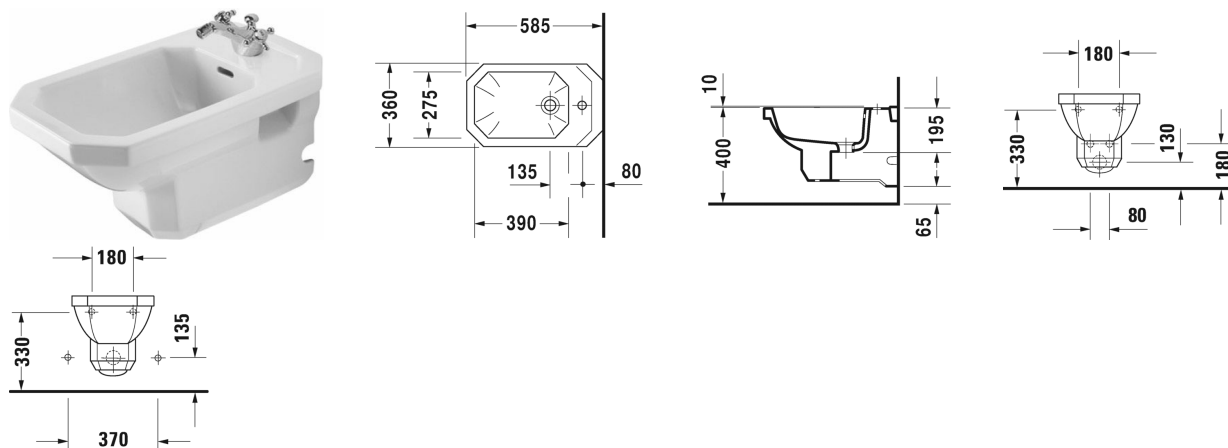

Bidet wall mounted # 0266100000

| < 360 mm > |

Bidet wall mounted	Dimension	Weight	Order number
with overflow, with tap platform			
Colors			
00 White Alpin			
Variant			
	360 x 580 mm	21.900 kg	0266100000
Sanitary ceramics with the special WonderGliss surface finish will remain clean and attractive-looking for a long time to come. When ordering WonderGliss please add a "1" as eleventh digit to the model number.			
Accessory			
Fixing for wall mounted bidet and wall mounted toilet	Ø 12 x 180 mm	0.200 kg	006500

All drawings contain the necessary measurements which are subject to standard tolerances. Exact measurements, in particular for customised installation scenarios, can only be taken from the finished ceramic piece.