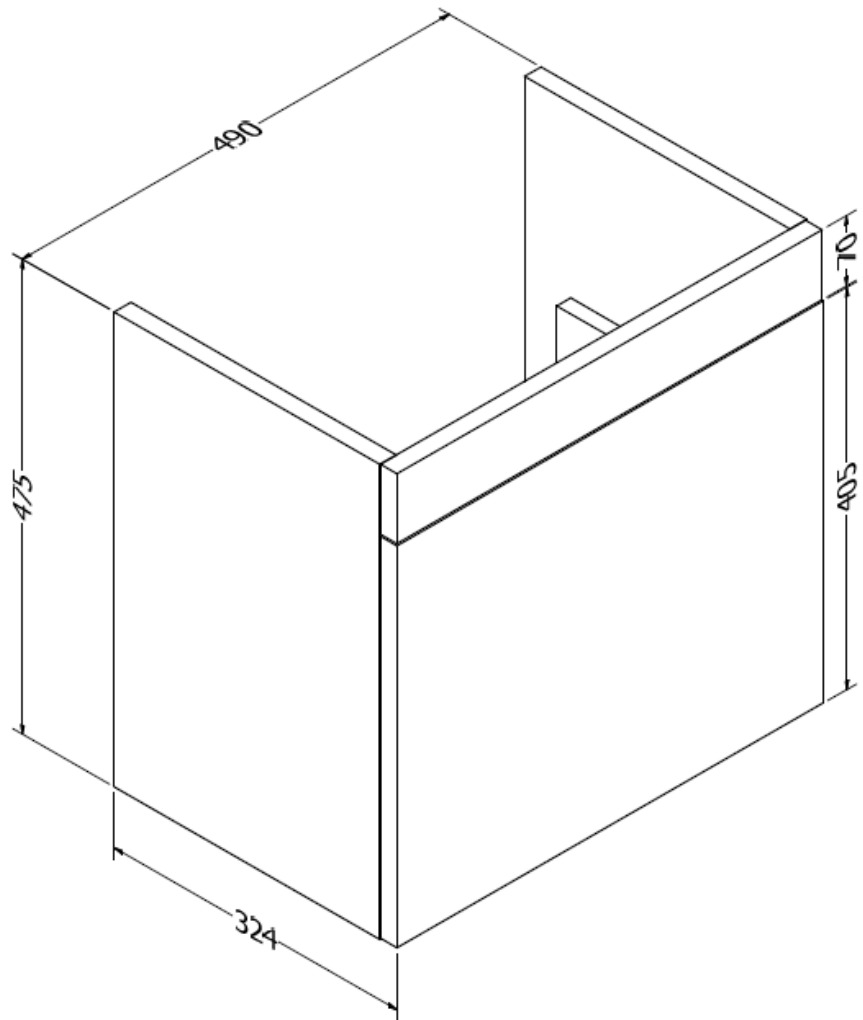

Measurements in millimetres mm

Information updated May 2017

Tel 0345 873 8840

crosswater[™]

TECHNICAL

bauhaus[™]

ZION SINGLE DRAWER BASIN UNIT

Wall Hung