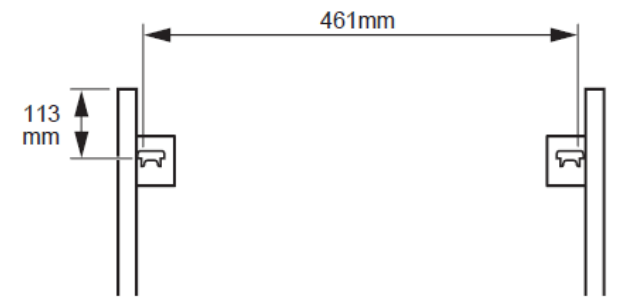

Measurements in millimetres mm

Information updated May 2017

Tel 0345 873 8840

crosswater[™]

TECHNICAL

bauhaus[™]

ZION SINGLE DRAWER BASIN UNIT

Wall Hung