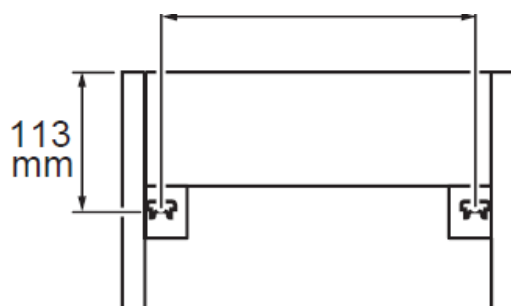

Measurements in millimetres mm

Information updated May 2017

Tel 0345 873 8840

crosswater[™]

TECHNICAL

bauhaus[™]

ZION SINGLE DOOR BASIN UNIT

Wall Hung—reversible door