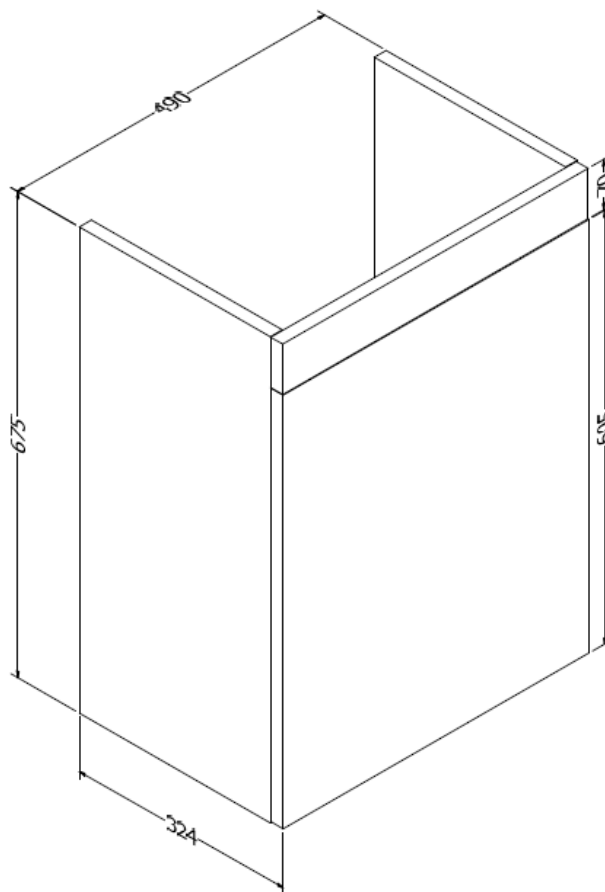

Measurements in millimetres mm

Information updated May 2017

Tel 0345 873 8840

crosswater[™]

TECHNICAL

bauhaus[™]

ZION SINGLE DOOR BASIN UNIT

Wall Hung—reversible door