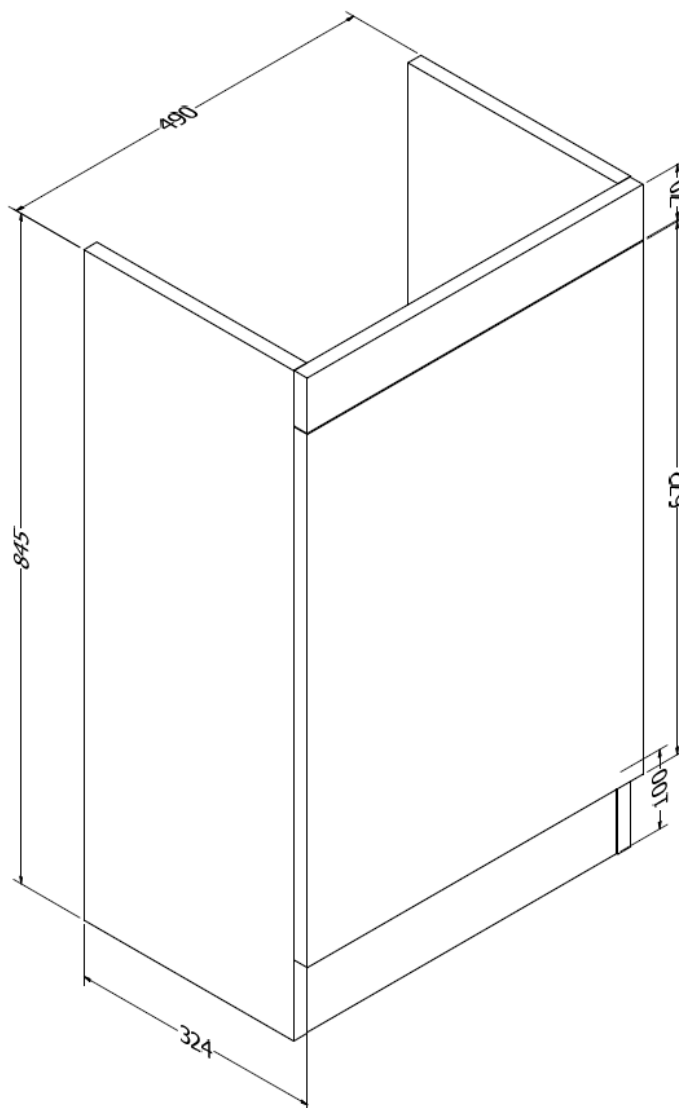

Measurements in millimetres mm

Information updated May 2017

Tel 0345 873 8840

crosswater[™]

TECHNICAL

bauhaus[™]

ZION SINGLE DOOR BASIN UNIT

Floor Standing—reversible door