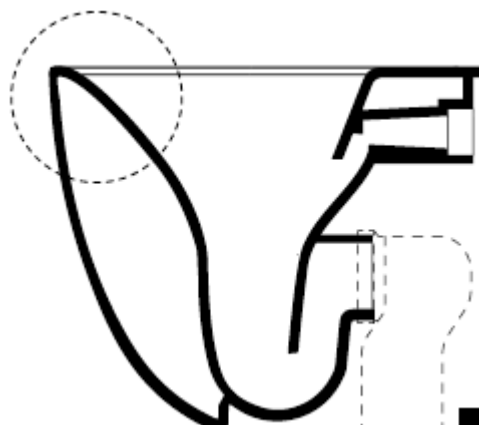

Measurements in millimetres mm
Information updated August 2016
Tel 0345 873 8840

crosswater[™]

TECHNICAL

bauhaus[™]

WILD BACK TO WALL WC—RIMLESS

FLOOR STANDING

WI6117CW