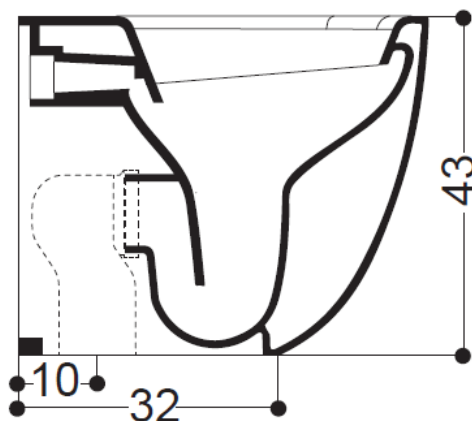

Measurements in millimetres mm
Information updated August 2016
Tel 0345 873 8840

crosswater[™]

TECHNICAL

bauhaus[™]

WILD BACK TO WALL WC—RIMLESS

FLOOR STANDING

WI6117CW