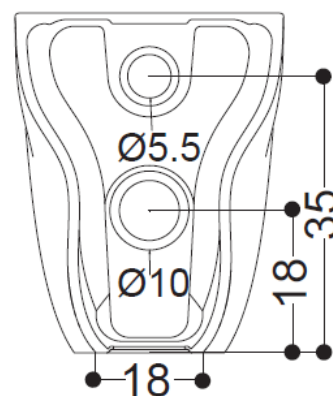

Measurements in millimetres mm
Information updated August 2016
Tel 0345 873 8840

crosswater[™]

TECHNICAL

bauhaus[™]

WILD BACK TO WALL WC—RIMLESS

FLOOR STANDING

WI6117CW