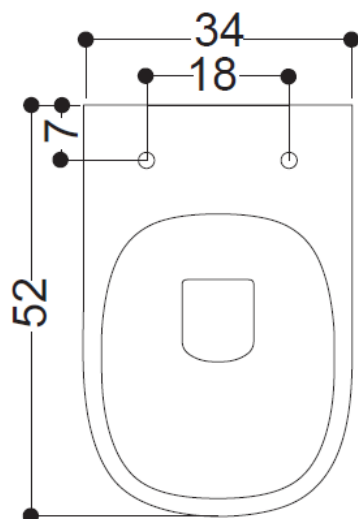

Measurements in millimetres mm
Information updated August 2016
Tel 0345 873 8840

crosswater[™]

TECHNICAL

bauhaus[™]

WILD BACK TO WALL WC—RIMLESS

FLOOR STANDING

WI6117CW