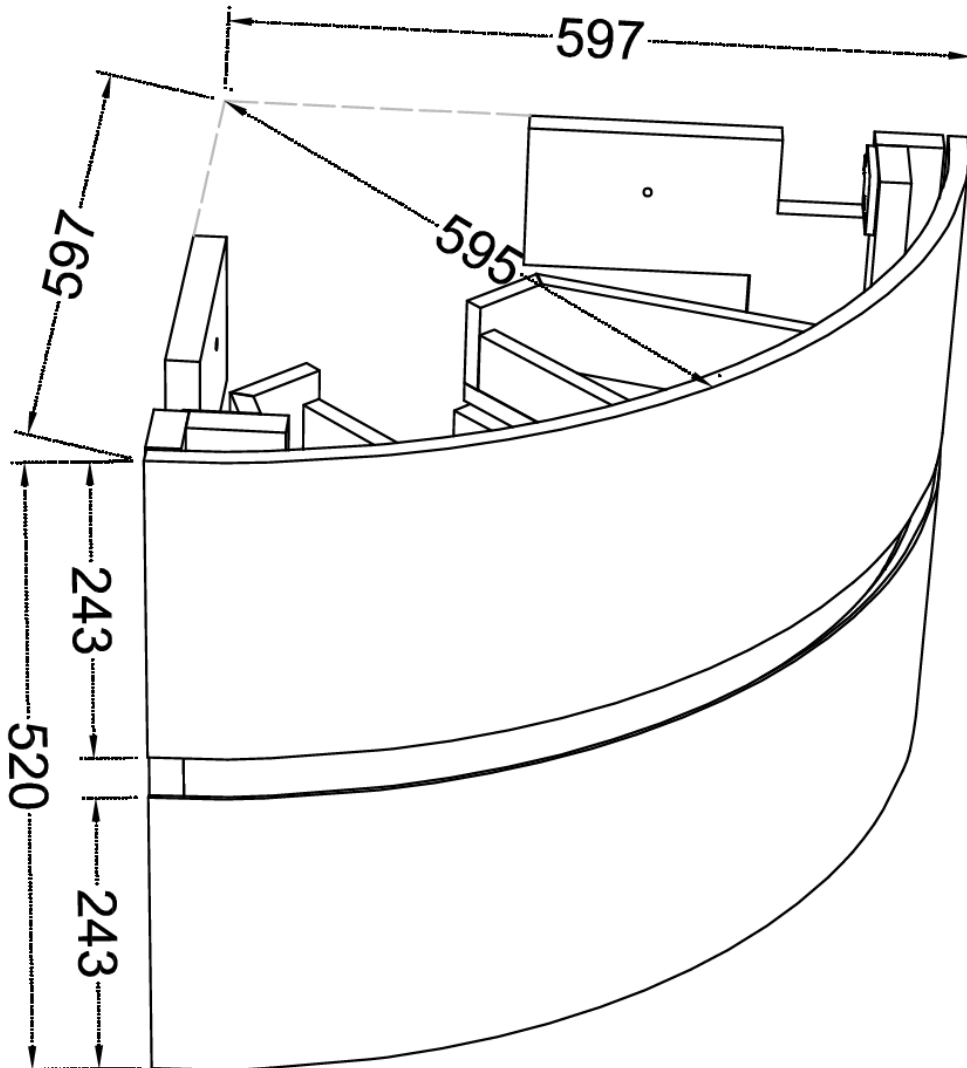

Measurements in millimetres mm

Information updated April 2016

Tel 0345 873 8840

crosswater[™]

TECHNICAL

bauhaus[™]

SVELTE 2 DRAWER CORNER BASIN UNIT

Wall Hung

SE6060D