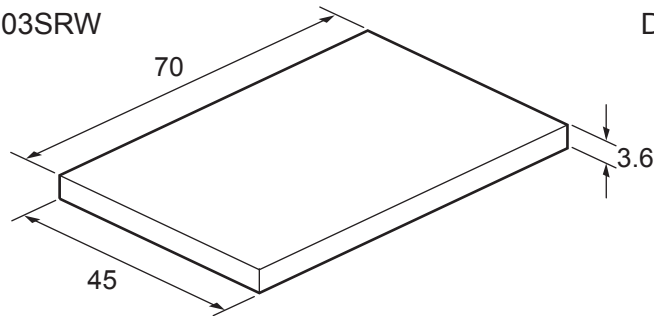

DE0003SRW

DE0003SCW

DE0003SRW

DE0003SCW

GLIDE II 70cm CAST MARBLE BASIN - DE0003SRW  
 GLIDE II 70cm CERAMIC BASIN - DE0003SCW  
 GLIDE II 70cm WORKTOP GL7000T  
 GLIDE II 70cm BASIN UNIT GL7000D