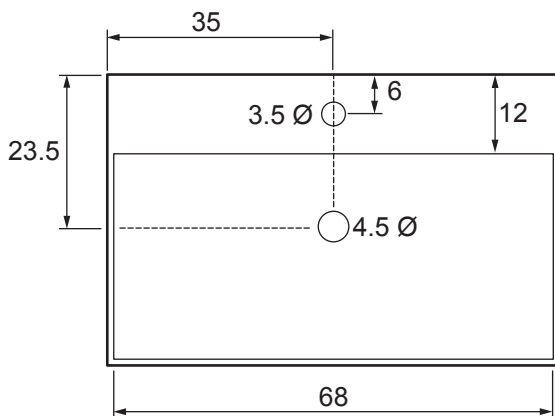

DE0003SRW

DE0003SCW

DE0003SRW

DE0003SCW

GLIDE II 70cm CAST MARBLE BASIN - DE0003SRW  
 GLIDE II 70cm CERAMIC BASIN - DE0003SCW  
 GLIDE II 70cm WORKTOP GL7000T  
 GLIDE II 70cm BASIN UNIT GL7000D