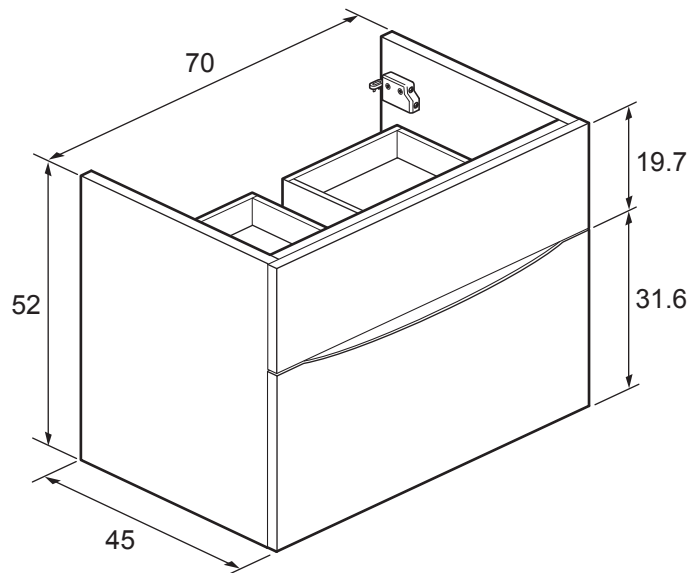

DE0003SRW

DE0003SCW

DE0003SRW

DE0003SCW

GLIDE II 70cm CAST MARBLE BASIN - DE0003SRW  
 GLIDE II 70cm CERAMIC BASIN - DE0003SCW  
 GLIDE II 70cm WORKTOP GL7000T  
 GLIDE II 70cm BASIN UNIT GL7000D