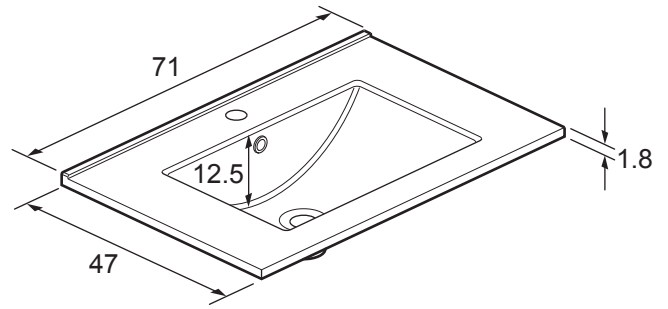

DE0003SRW

DE0003SCW

DE0003SRW

DE0003SCW

GLIDE II 70cm CAST MARBLE BASIN - DE0003SRW  
 GLIDE II 70cm CERAMIC BASIN - DE0003SCW  
 GLIDE II 70cm WORKTOP GL7000T  
 GLIDE II 70cm BASIN UNIT GL7000D