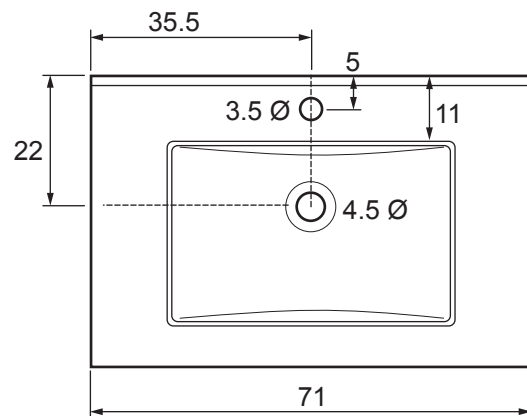

DE0003SRW

DE0003SCW

DE0003SRW

DE0003SCW

GLIDE II 70cm CAST MARBLE BASIN - DE0003SRW  
 GLIDE II 70cm CERAMIC BASIN - DE0003SCW  
 GLIDE II 70cm WORKTOP GL7000T  
 GLIDE II 70cm BASIN UNIT GL7000D