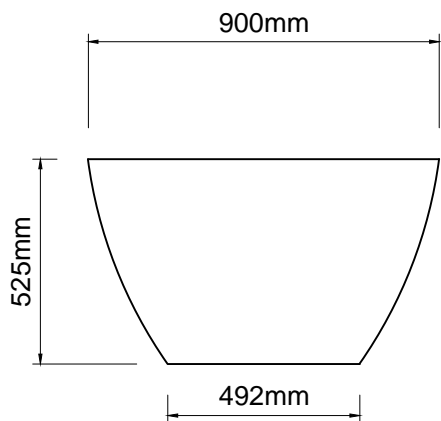

### Important

All dimensions listed are nominal. Being cast products they are subject to a size variance of +/- 3% tolerances.

Bath weight: 110 kilos (approx)

Dimensions

L 1850 x W 900 x H 525

0	28/01/14	Drawing created	CADS	CADS
REV	DATE	DESCRIPTION	DRAWN	CHECKED

DRAWING TITLE

Zeus bath

SCALE	PAPER SIZE	DATE	DRAWN	CHECKED
1:20	A4	28/01/14	CADS	CADS

DRAWING No	REVISION
ZEUS-NT-01	- 0

Inspired by nature

DR Ashton & Bentley 2008-2014