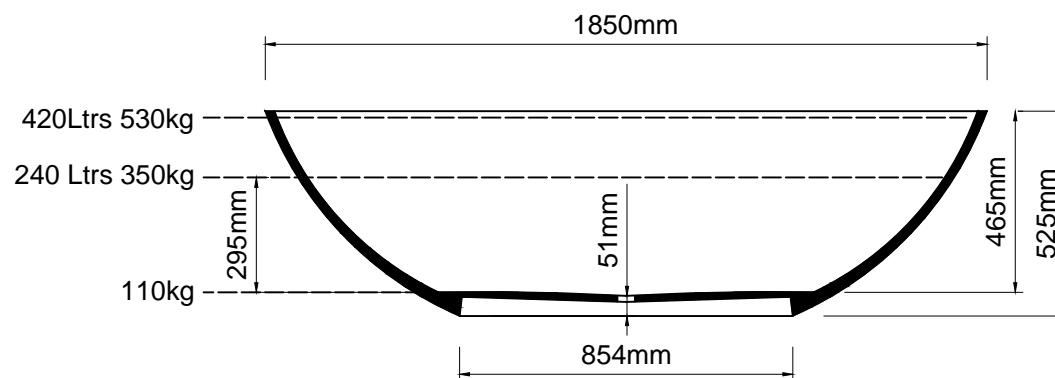

### Important

All dimensions listed are nominal. Being cast products they are subject to a size variance of +/- 3% tolerances.

Bath weight: 110 kilos (approx)

Dimensions

L 1850 x W 900 x H 525

0	28/01/14	Drawing created	CADS	CADS
REV	DATE	DESCRIPTION	DRAWN	CHECKED

DRAWING TITLE

Zeus bath

SCALE	PAPER SIZE	DATE	DRAWN	CHECKED
1:20	A4	28/01/14	CADS	CADS

DRAWING No	REVISION
ZEUS-NT-01	- 0

Inspired by nature

DR Ashton & Bentley 2008-2014