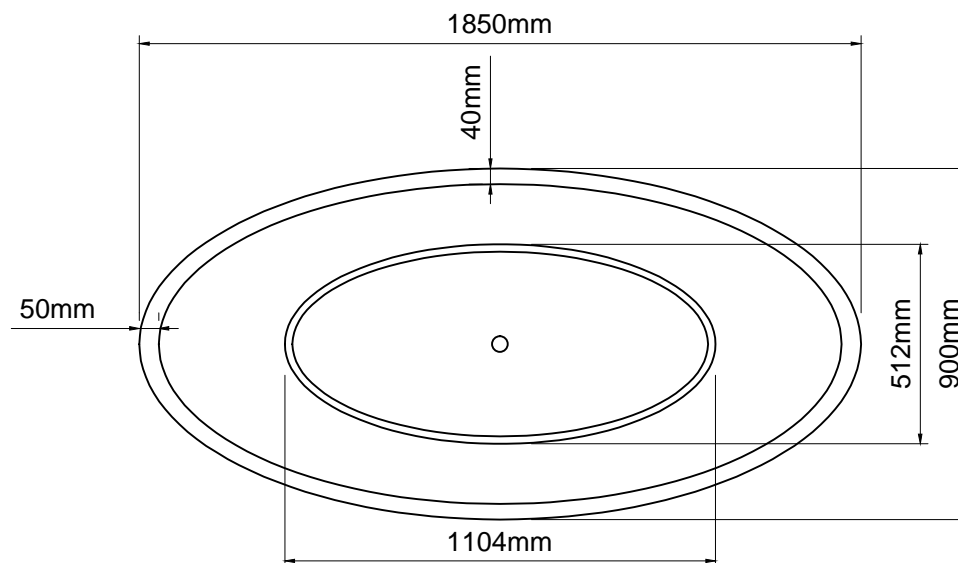

### Important

All dimensions listed are nominal. Being cast products they are subject to a size variance of +/- 3% tolerances.

Bath weight: 110 kilos (approx)

Dimensions

L 1850 x W 900 x H 525

0	28/01/14	Drawing created	CADS	CADS
REV	DATE	DESCRIPTION	DRAWN	CHECKED

DRAWING TITLE

Zeus bath

SCALE	PAPER SIZE	DATE	DRAWN	CHECKED
1:20	A4	28/01/14	CADS	CADS

DRAWING No	REVISION
ZEUS-NT-01	- 0

Inspired by nature

DR Ashton & Bentley 2008-2014