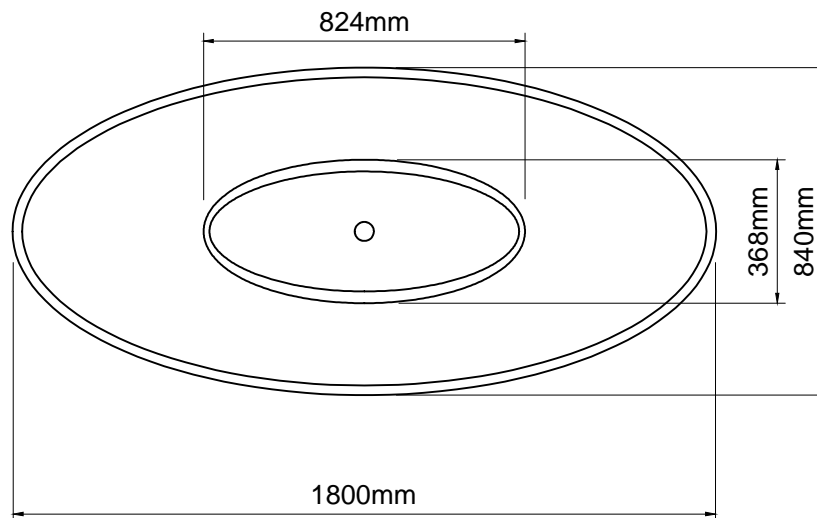

### Important

All dimensions listed are nominal. Being cast products they are subject to a size variance of +/- 3% tolerances.

Bath weight: 63 kilos (approx)

### Dimensions

L 1800 x W 840 x H 459

0	28/01/14	Drawing created	CADS	CADS
REV	DATE	DESCRIPTION	DRAWN	CHECKED

### DRAWING TITLE

Xinia bath

SCALE	PAPER SIZE	DATE	DRAWN	CHECKED
1:20	A4	28/01/14	CADS	CADS

DRAWING No	REVISION
XIN-NT-01	- 0

Inspired by nature