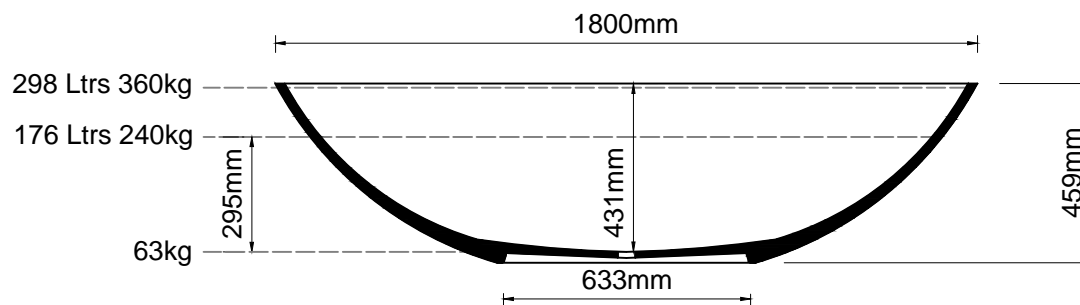

### Important

All dimensions listed are nominal. Being cast products they are subject to a size variance of +/- 3% tolerances.

Bath weight: 63 kilos (approx)

### Dimensions

L 1800 x W 840 x H 459

0	28/01/14	Drawing created	CADS	CADS
REV	DATE	DESCRIPTION	DRAWN	CHECKED

### DRAWING TITLE

Xinia bath

SCALE	PAPER SIZE	DATE	DRAWN	CHECKED
1:20	A4	28/01/14	CADS	CADS

DRAWING No	REVISION
XIN-NT-01	- 0

Inspired by nature