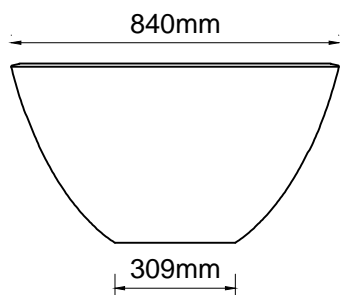

### Important

All dimensions listed are nominal. Being cast products they are subject to a size variance of +/- 3% tolerances.

Bath weight: 63 kilos (approx)

### Dimensions

L 1800 x W 840 x H 459

0	28/01/14	Drawing created	CADS	CADS
REV	DATE	DESCRIPTION	DRAWN	CHECKED

### DRAWING TITLE

Xinia bath

SCALE	PAPER SIZE	DATE	DRAWN	CHECKED
1:20	A4	28/01/14	CADS	CADS

DRAWING No	REVISION
XIN-NT-01	- 0

Inspired by nature