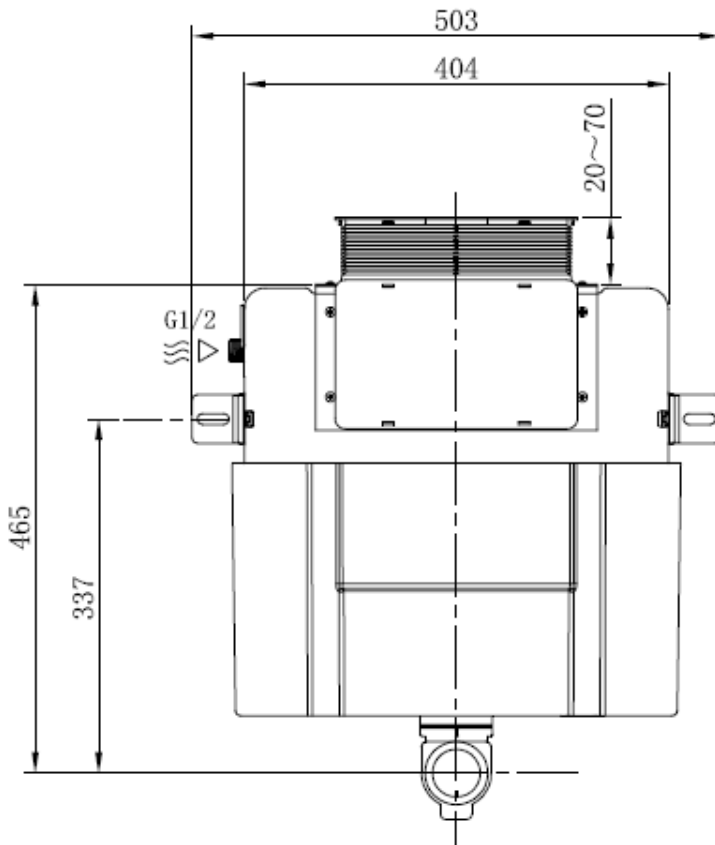

Measurements in millimetres mm
Information updated January 2016
Tel 0345 873 8840

Standard Height Concealed cistern

Wall Mounted

WCC47X46+

Measurements in millimetres mm
Information updated January 2016
Tel 0345 873 8840

Standard Height Concealed cistern

Wall Mounted

WCC47X46+