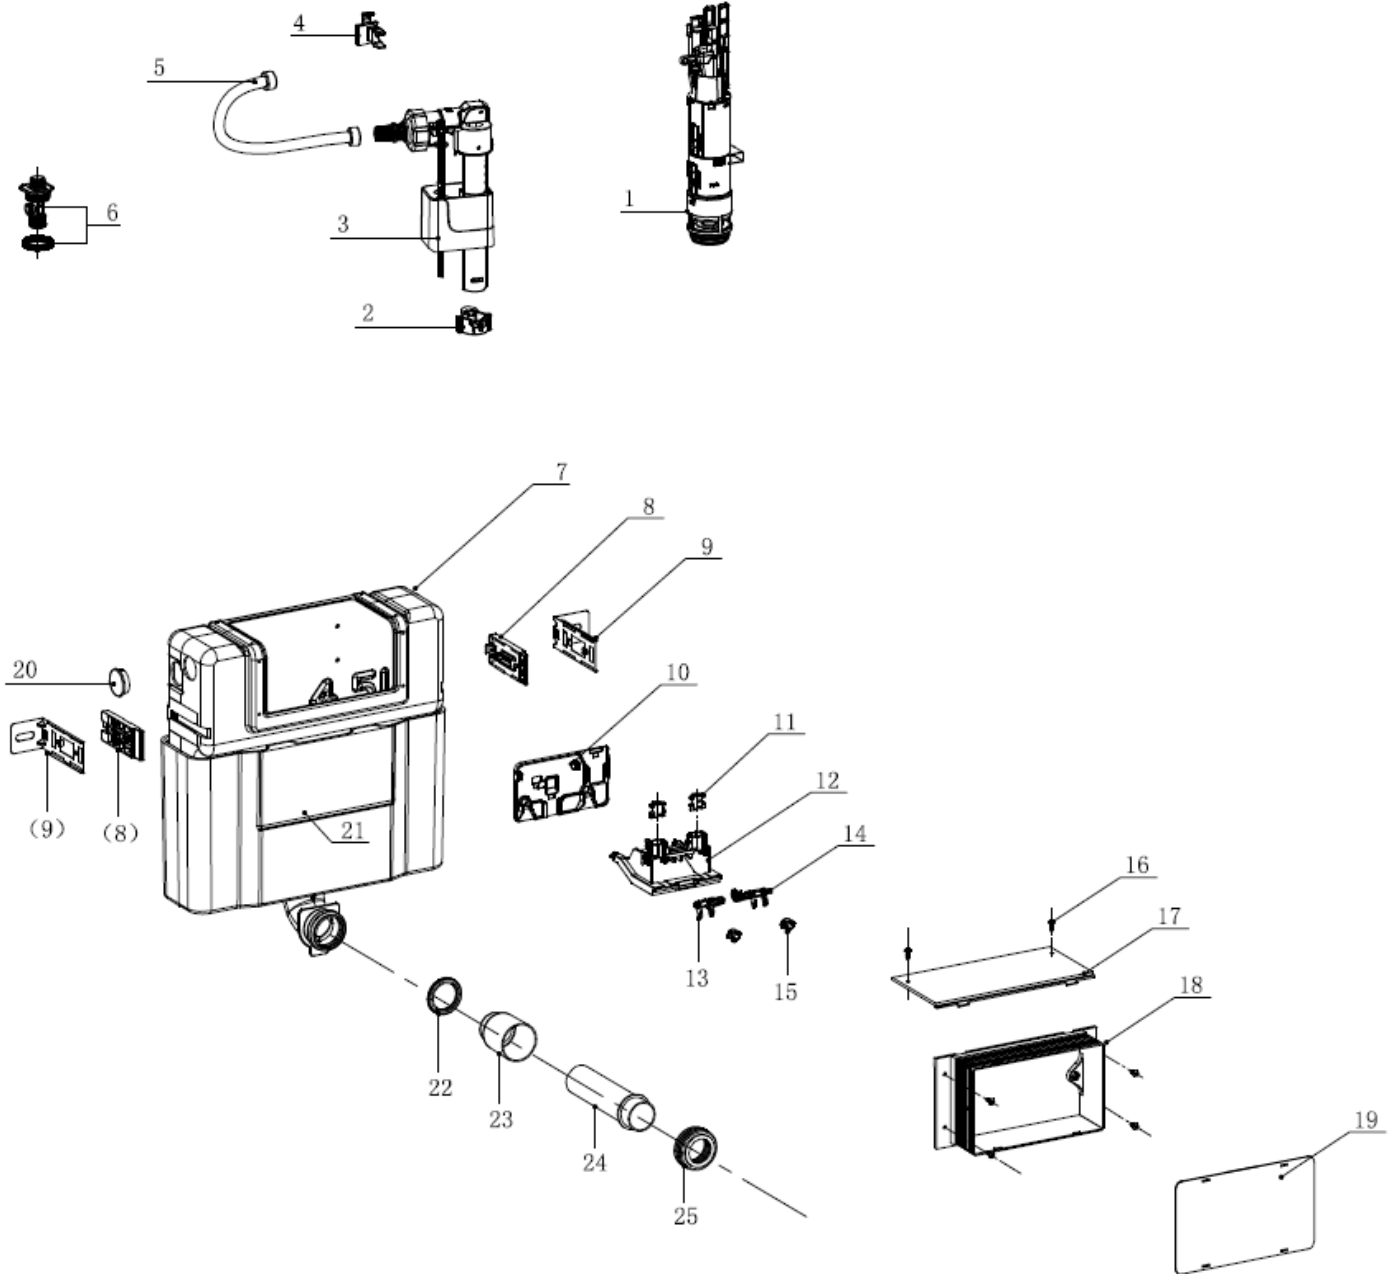

Measurements in millimetres mm
Information updated January 2016
Tel 0345 873 8840

Standard Height Concealed cistern

Wall Mounted

WCC47X46+

Measurements in millimetres mm
Information updated January 2016
Tel 0345 873 8840

Standard Height Concealed cistern

Wall Mounted

WCC47X46+