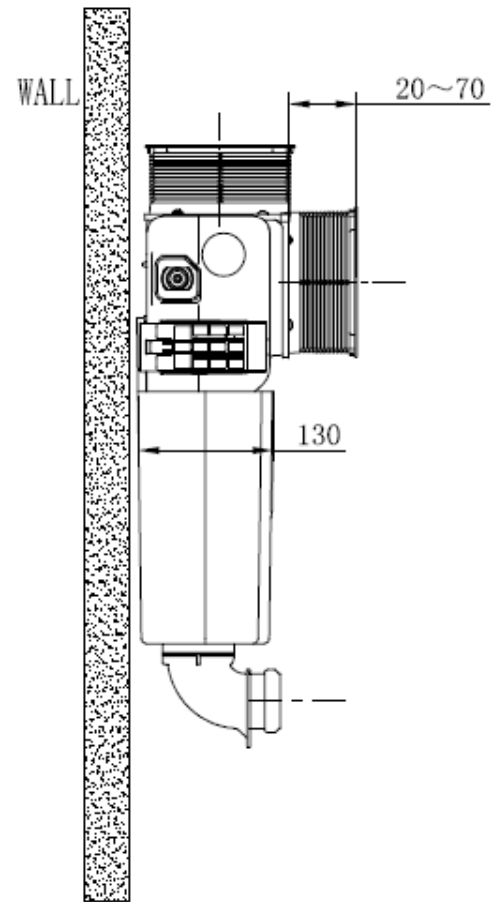

Measurements in millimetres mm
Information updated January 2016
Tel 0345 873 8840

Standard Height Concealed cistern

Wall Mounted

WCC47X46+

Measurements in millimetres mm
Information updated January 2016
Tel 0345 873 8840

Standard Height Concealed cistern

Wall Mounted

WCC47X46+