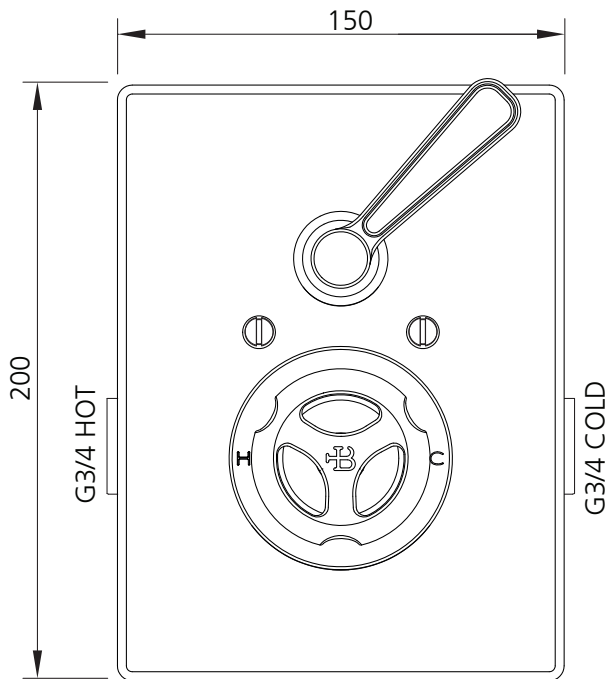

# TT8706

TEN TEN CONCEALED SINGLE CONTROL  
THERMOSTATIC SHOWER VALVE

## DIMENSIONAL DATA SHEET

DATE: 22/08/16

REVISION: A

COPYRIGHT © LBIP LTD. ALL RIGHTS RESERVED

DIMENSIONS IN MILLIMETRES

WHILST EVERY EFFORT IS MADE TO ENSURE THE ACCURACY OF THESE DATA SHEETS THEY ARE SUBJECT TO CHANGE WITHOUT NOTICE AS PART OF THE COMPANY'S PRODUCT DEVELOPMENT PROCESS