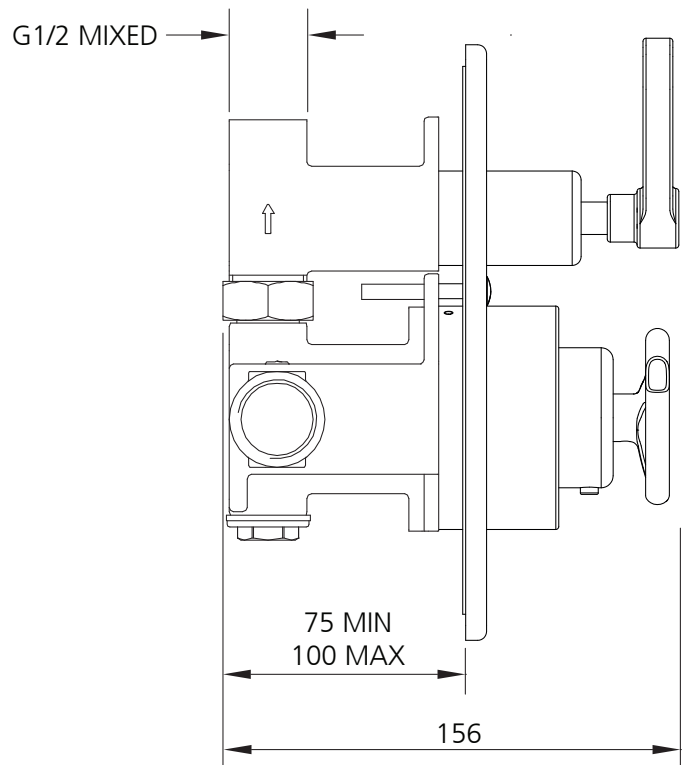

# TT8706

TEN TEN CONCEALED SINGLE CONTROL  
THERMOSTATIC SHOWER VALVE

## DIMENSIONAL DATA SHEET

DATE: 22/08/16

REVISION: A

COPYRIGHT © LBIP LTD. ALL RIGHTS RESERVED

DIMENSIONS IN MILLIMETRES

WHILST EVERY EFFORT IS MADE TO ENSURE THE ACCURACY OF THESE DATA SHEETS THEY ARE SUBJECT TO CHANGE WITHOUT NOTICE AS PART OF THE COMPANY'S PRODUCT DEVELOPMENT PROCESS