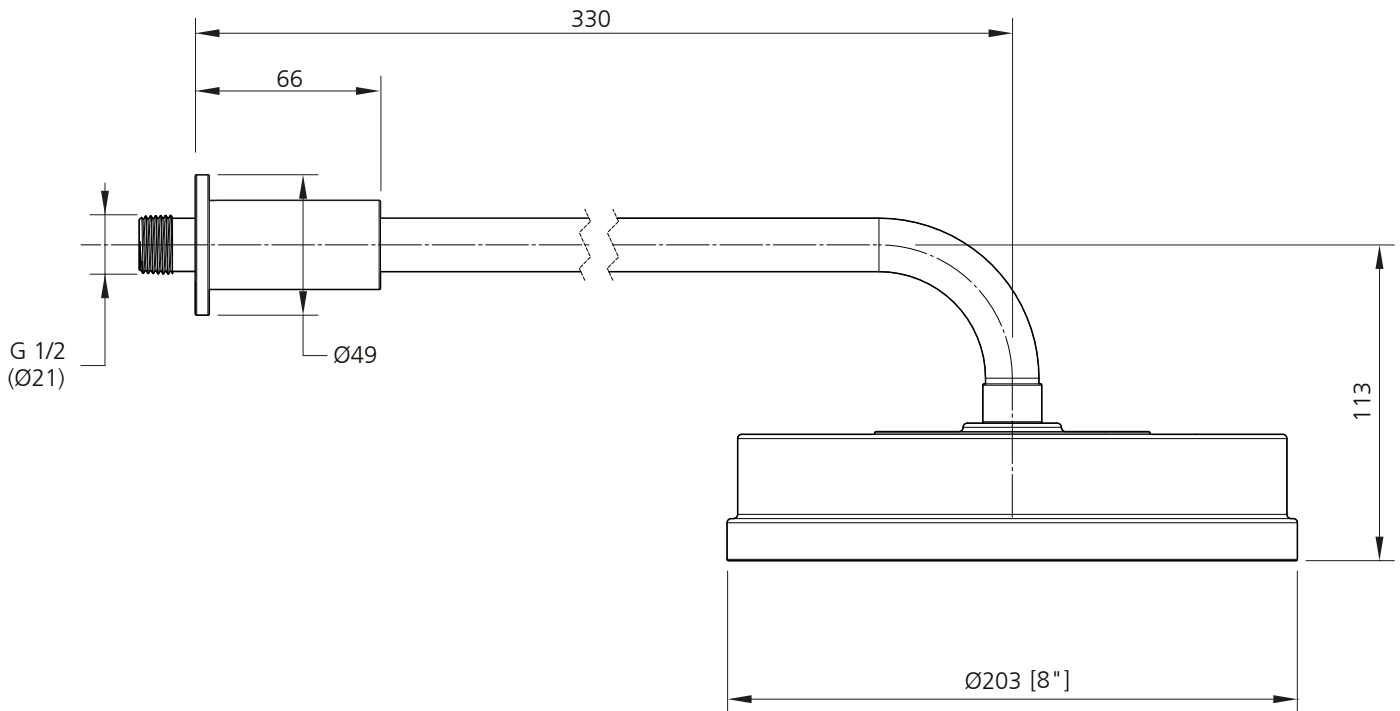

LEFROY BROOKS

IBROC HOUSE ESSEX ROAD
HODDESDON HERTS EN11 0QS UK
T: +44 (0)1992 708 316 F: +44 (0)1992 708 317

TT1774

SHOWER 8" ROSE WITH SHORT ARM

DIMENSIONAL DATA SHEET

DATE: 08/04/16

REVISION: A

COPYRIGHT © LBIP LTD. ALL RIGHTS RESERVED

DIMENSIONS IN MILLIMETRES

WHILST EVERY EFFORT IS MADE TO ENSURE THE ACCURACY OF THESE DATA SHEETS THEY ARE SUBJECT TO CHANGE WITHOUT NOTICE AS PART OF THE COMPANY'S PRODUCT DEVELOPMENT PROCESS