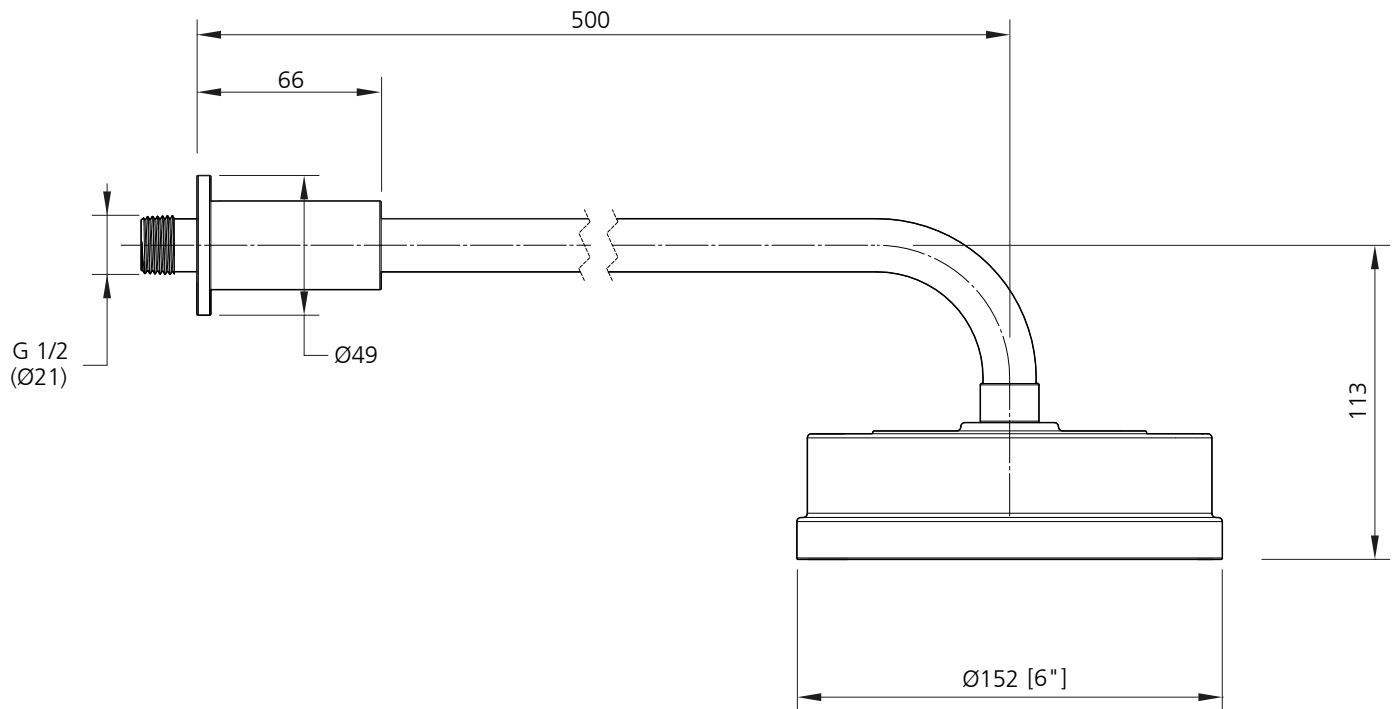

LEFROY BROOKS

IBROC HOUSE ESSEX ROAD
HODDESDON HERTS EN11 0QS UK
T: +44 (0)1992 708 316 F: +44 (0)1992 708 317

TT1773

SHOWER 6" ROSE WITH LONG ARM

DIMENSIONAL DATA SHEET

DATE: 08/04/16

REVISION: A

COPYRIGHT © LBIP LTD. ALL RIGHTS RESERVED

DIMENSIONS IN MILLIMETRES

WHILST EVERY EFFORT IS MADE TO ENSURE THE ACCURACY OF THESE DATA SHEETS THEY ARE SUBJECT TO CHANGE WITHOUT NOTICE AS PART OF THE COMPANY'S PRODUCT DEVELOPMENT PROCESS