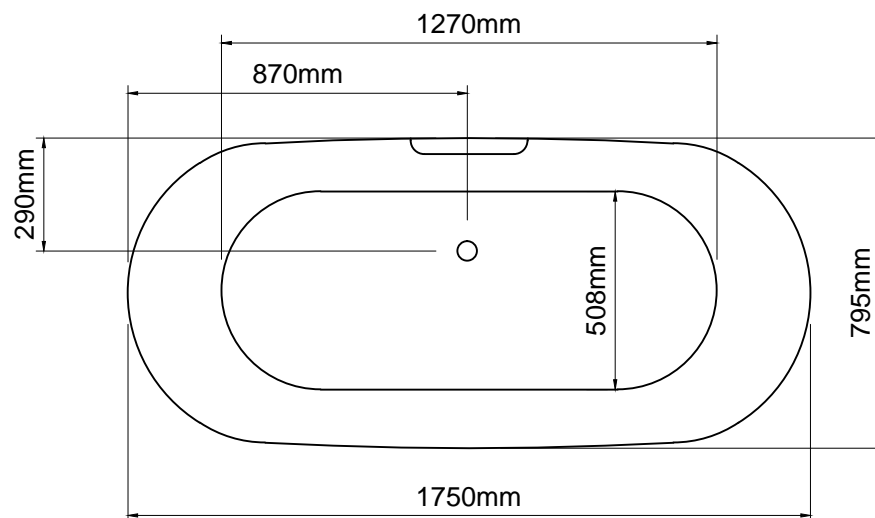

### Important

All dimensions listed are nominal. Being cast products they are subject to a size variance of +/- 3% tolerances.

Bath weight: 66.5 kilos (approx)

### Dimensions

L 1750 x W 795 x H 600

0	28/01/14	Drawing created	CADS	CADS
REV	DATE	DESCRIPTION	DRAWN	CHECKED

### DRAWING TITLE

Othello bath

SCALE	PAPER SIZE	DATE	DRAWN	CHECKED
1:20	A4	28/01/14	CADS	CADS

DRAWING No	REVISION
OTH-NT-01	- 0

Inspired by nature

DR Ashton & Bentley 2008-2014