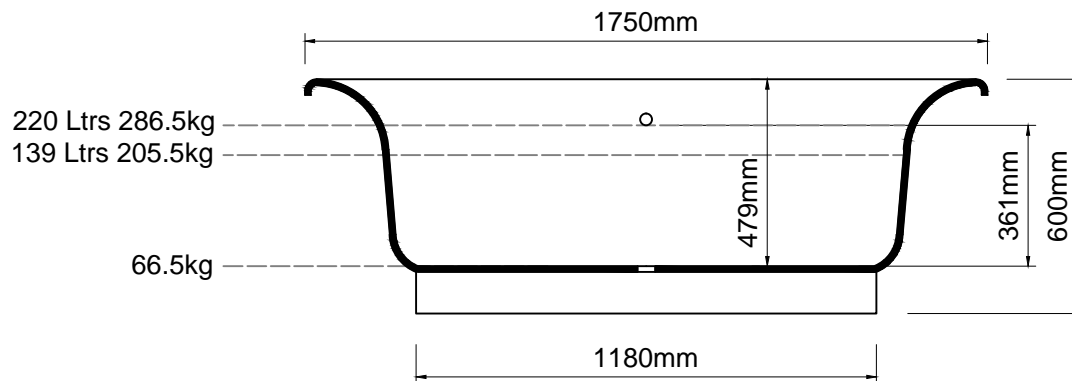

### Important

All dimensions listed are nominal. Being cast products they are subject to a size variance of +/- 3% tolerances.

Bath weight: 66.5 kilos (approx)

### Dimensions

L 1750 x W 795 x H 600

0	28/01/14	Drawing created	CADS	CADS
REV	DATE	DESCRIPTION	DRAWN	CHECKED

### DRAWING TITLE

Othello bath

SCALE	PAPER SIZE	DATE	DRAWN	CHECKED
1:20	A4	28/01/14	CADS	CADS

DRAWING No	REVISION
OTH-NT-01	- 0

Inspired by nature

DR Ashton & Bentley 2008-2014