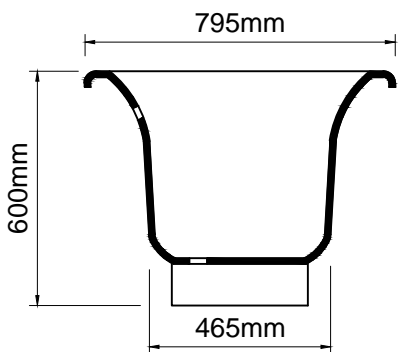

### Important

All dimensions listed are nominal. Being cast products they are subject to a size variance of +/- 3% tolerances.

Bath weight: 66.5 kilos (approx)

### Dimensions

L 1750 x W 795 x H 600

0	28/01/14	Drawing created	CADS	CADS
REV	DATE	DESCRIPTION	DRAWN	CHECKED

### DRAWING TITLE

Othello bath

SCALE	PAPER SIZE	DATE	DRAWN	CHECKED
1:20	A4	28/01/14	CADS	CADS

DRAWING No	REVISION
OTH-NT-01	- 0

Inspired by nature

DR Ashton & Bentley 2008-2014