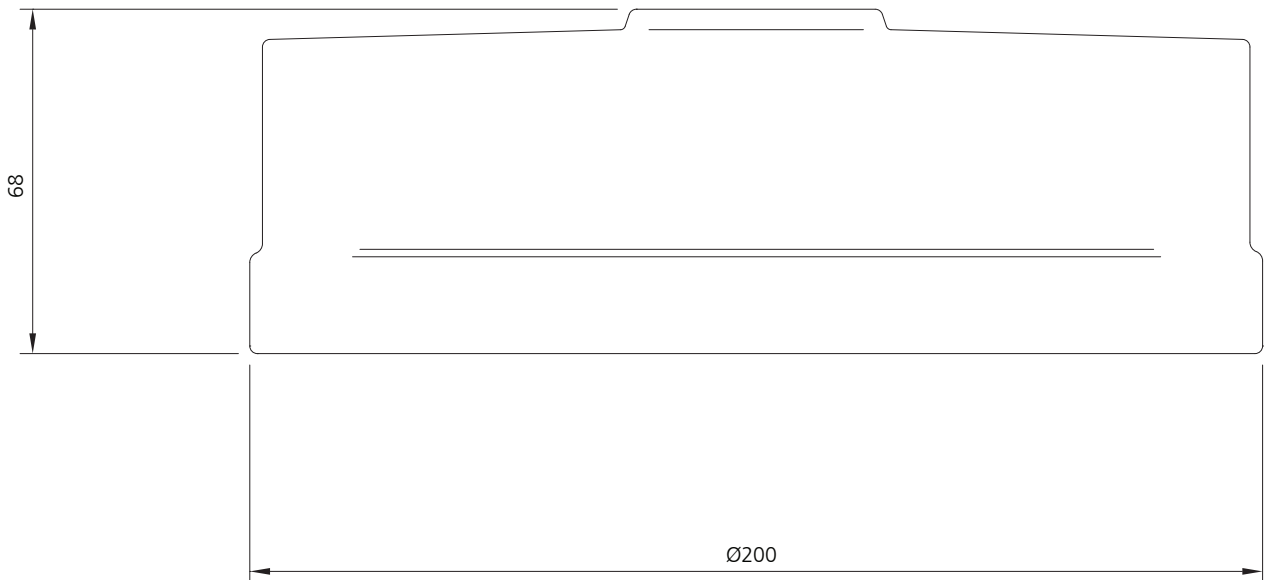

**LEFROY BROOKS**

IBROC HOUSE ESSEX ROAD  
HODDESDON HERTS EN11 OQS UK  
T: +44 (0)1992 708 316 F: +44 (0)1992 708 317

**MK-2107**

MACKINTOSH 8" APRON SHOWER ROSE (½" FI)  
(PUMPED SUPPLY RECOMMENDED)

DIMENSIONAL DATA SHEET

DATE: 29 July 2010

ISSUE: 049 A

©COPYRIGHT 2010. CHRISTO LEFROY BROOKS. ALL RIGHTS RESERVED.

DIMENSIONS IN MILLIMETRES

WHILST EVERY EFFORT IS MADE TO ENSURE THE ACCURACY OF THESE DATA SHEETS THEY ARE SUBJECT TO CHANGE WITHOUT NOTICE AS PART OF THE COMPANY'S PRODUCT DEVELOPMENT PROCESS