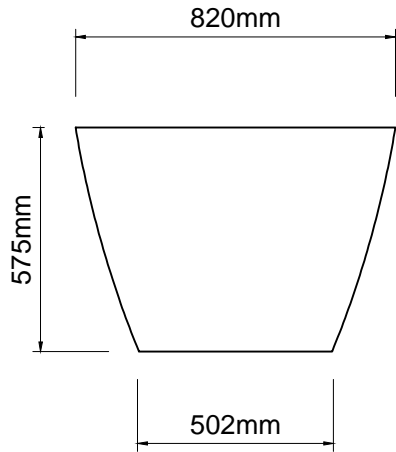

### Important

All dimensions listed are nominal. Being cast products they are subject to a size variance of +/- 3% tolerances.

Bath weight 71 kilos (approx)

Dimensions

L 1590 x W 820 x H 575

0	28/01/14	Drawing created	CADS	CADS
REV	DATE	DESCRIPTION	DRAWN	CHECKED

DRAWING TITLE

Lefka bath

SCALE	PAPER SIZE	DATE	DRAWN	CHECKED
1:20	A4	28/01/14	CADS	CADS

DRAWING No	REVISION
LEF-NT-01	- 0

Inspired by nature

DR Ashton & Bentley 2008-2014