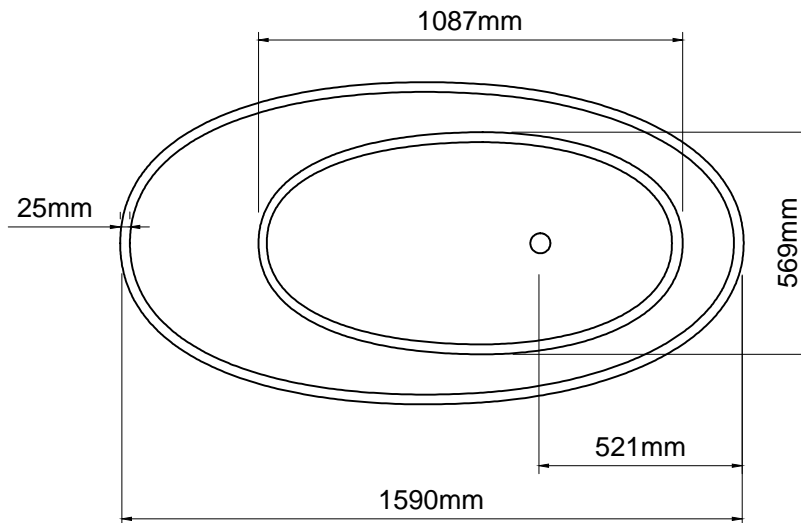

### Important

All dimensions listed are nominal. Being cast products they are subject to a size variance of +/- 3% tolerances.

Bath weight 71 kilos (approx)

Dimensions

L 1590 x W 820 x H 575

0	28/01/14	Drawing created	CADS	CADS
REV	DATE	DESCRIPTION	DRAWN	CHECKED

DRAWING TITLE

Lefka bath

SCALE	PAPER SIZE	DATE	DRAWN	CHECKED
1:20	A4	28/01/14	CADS	CADS

DRAWING No	REVISION
LEF-NT-01	- 0

Inspired by nature

DR Ashton & Bentley 2008-2014