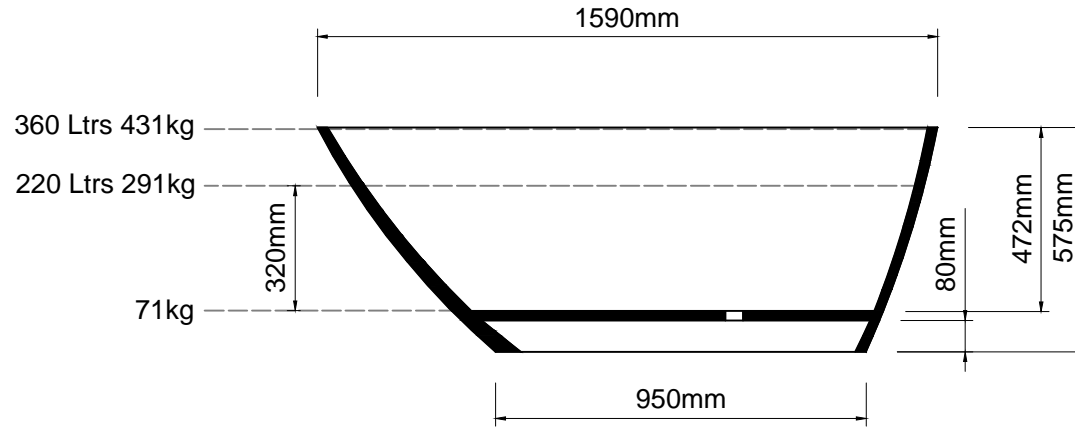

### Important

All dimensions listed are nominal. Being cast products they are subject to a size variance of +/- 3% tolerances.

Bath weight 71 kilos (approx)

Dimensions

L 1590 x W 820 x H 575

0	28/01/14	Drawing created	CADS	CADS
REV	DATE	DESCRIPTION	DRAWN	CHECKED

DRAWING TITLE

Lefka bath

SCALE	PAPER SIZE	DATE	DRAWN	CHECKED
1:20	A4	28/01/14	CADS	CADS

DRAWING No	REVISION
LEF-NT-01	- 0

Inspired by nature

DR Ashton & Bentley 2008-2014