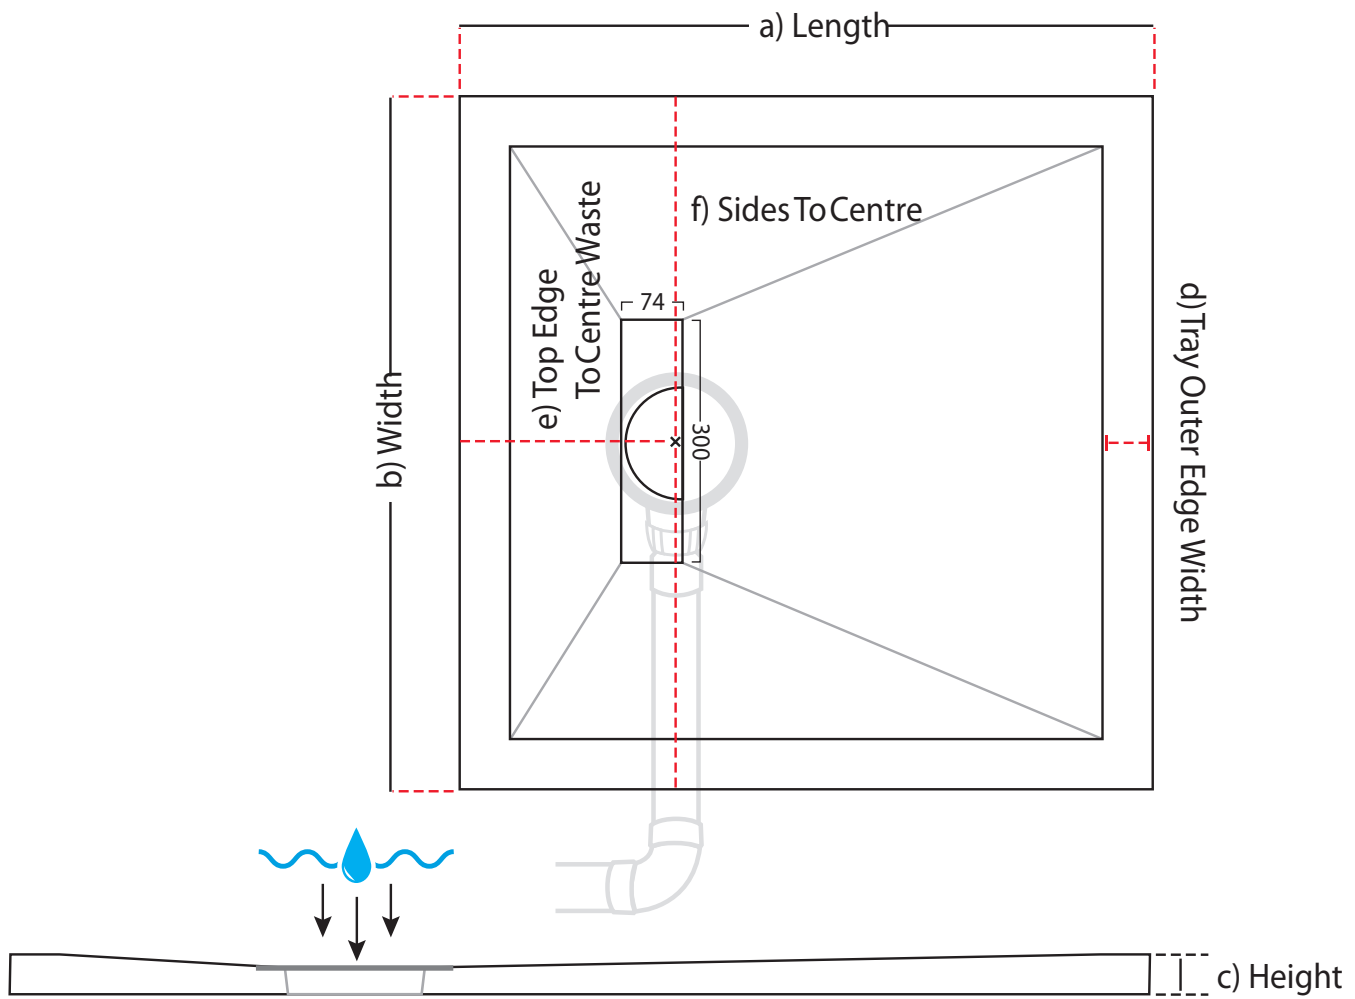

# 25mm - SQUARE ULTRA LOW PROFILE

## 25mm LINEAR- SQUARE ULTRA LOW PROFILE

All measurements are in millimetres (mm)

a - Length (actual size mm)	b - Width (actual size mm)	c - Height Tray heights vary (mm)	d - Outer Edge (mm)	e - Top Waste Centre (mm)	f - Side Waste Centre (mm)	Weight (kg)
900 (898)	900 (898)	24 - 27	60	210	450	34