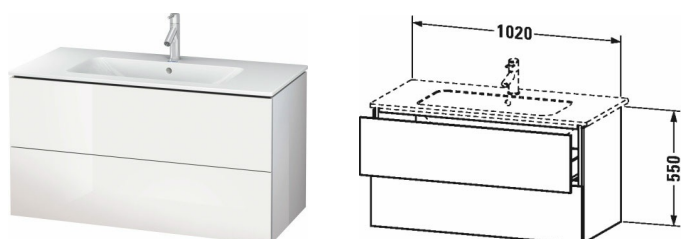

Vanity unit wall-mounted # LC6242

| < 1020 mm > |

Vanity unit wall-mounted	Dimension	Weight	Order number
2 drawers, upper drawer including cut-out for siphon and siphon cover, for ME by Starck # 233610			
Colors			
M03 Jade High Gloss Lacquer M07 Concrete Grey Matt Decor M09 Light Blue Matt Decor M10 Alder Natural (Decor) M11 Cashmere Oak M12 Arktis M13 American Walnut (Real wood veneer) M14 Terra M18 White Matt M20 VSG Picto White M21 Walnut Dark Decor M22 White High Gloss (Decor) M27 Weißer Flieder Hochglanz M31 Pine Silver M38 White transparent M40 Black high gloss M43 Basalt Matt M47 Stone blue high gloss M49 Graphite Matt M51 Pine Terra M52 European Oak M53 Chestnut Dark M61 Olive brown high gloss M69 Brushed Walnut M71 Mediterranean Oak Real wood veneer M72 Brushed Dark Oak Real wood veneer M73 Tecino Cherry Tree M75 Linen M79 Natural Walnut M85 White High Gloss (Laquer) M86 Cappuccino M87 White lilac satin matt M89 Wild Pearl Natural (Decor) M90 Flannel Grey Satin Matt Lacquer M91 Taupe Decor			
Variant			
	1020 x 481 mm		LC6242
Infobox			
Space saving siphon # 005076 is recommended, Interior modules can not be retrofitted and are factory installed., Please specify when ordering: - interior system yes / no, - walnut 77 or maple 78			
Additional modules Interior system in maple or walnut solid wood, for cabinet widths 1020 mm	1020 mm		UV9822
Suitable products			
Washbasin, furniture washbasin with overflow, with tap platform, 1030 x 490 mm	1030 x 490 mm		233610

All drawings contain the necessary measurements which are subject to standard tolerances. They are stated in mm and are non-binding. Exact measurements, in particular for customised installation scenarios, can only be taken from the finished ceramic piece.