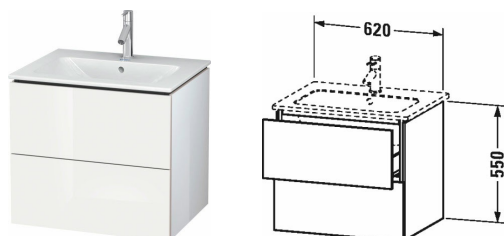

Vanity unit wall-mounted # LC6240

| < 620 mm > |

Vanity unit wall-mounted	Dimension	Weight	Order number
2 drawers, upper drawer including cut-out for siphon and siphon cover, for ME by Starck # 233663			
Colors			
M03 Jade High Gloss Lacquer M07 Concrete Grey Matt Decor M09 Light Blue Matt Decor M10 Alder Natural (Decor) M11 Cashmere Oak M12 Arktis M13 American Walnut (Real wood veneer) M14 Terra M18 White Matt M20 VSG Picto White M21 Walnut Dark Decor M22 White High Gloss (Decor) M27 Weißer Flieder Hochglanz M31 Pine Silver M38 White transparent M40 Black high gloss M43 Basalt Matt M47 Stone blue high gloss M49 Graphite Matt M51 Pine Terra M52 European Oak M53 Chestnut Dark M61 Olive brown high gloss M69 Brushed Walnut M71 Mediterranean Oak Real wood veneer M72 Brushed Dark Oak Real wood veneer M73 Tecino Cherry Tree M75 Linen M79 Natural Walnut M85 White High Gloss (Laquer) M86 Cappuccino M87 White lilac satin matt M89 Wild Pearl Natural (Decor) M90 Flannel Grey Satin Matt Lacquer M91 Taupe Decor			
Variant			
	620 x 481 mm		LC6240
Infobox			
Space saving siphon # 005076 is recommended, Interior modules can not be retrofitted and are factory installed., Please specify when ordering: - interior system yes / no, - walnut 77 or maple 78			
Additional modules Interior system in maple or walnut solid wood, for cabinet widths 620 mm	620 mm		UV9820
Suitable products			
Washbasin, furniture washbasin with overflow, with tap platform, 630 x 490 mm	630 x 490 mm		233663

All drawings contain the necessary measurements which are subject to standard tolerances. They are stated in mm and are non-binding. Exact measurements, in particular for customised installation scenarios, can only be taken from the finished ceramic piece.