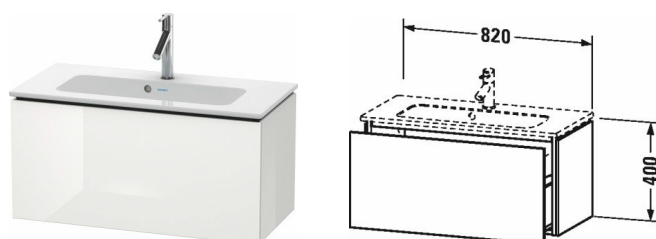

Vanity unit wall-mounted compact # LC6157

| < 820 mm > |

Vanity unit wall-mounted compact	Dimension	Weight	Order number
1 pull-out compartment, for ME by Starck # 234283			
Colors			
M03 Jade High Gloss Lacquer M07 Concrete Grey Matt Decor M09 Light Blue Matt Decor M10 Alder Natural (Decor) M11 Cashmere Oak M12 Arktis M13 American Walnut (Real wood veneer) M14 Terra M18 White Matt M20 VSG Picto White M21 Walnut Dark Decor M22 White High Gloss (Decor) M27 Weißer Flieder Hochglanz M31 Pine Silver M38 White transparent M40 Black high gloss M43 Basalt Matt M47 Stone blue high gloss M49 Graphite Matt M51 Pine Terra M52 European Oak M53 Chestnut Dark M61 Olive brown high gloss M69 Brushed Walnut M71 Mediterranean Oak Real wood veneer M72 Brushed Dark Oak Real wood veneer M73 Tecino Cherry Tree M75 Linen M79 Natural Walnut M85 White High Gloss (Laquer) M86 Cappuccino M87 White lilac satin matt M89 Wild Pearl Natural (Decor) M90 Flannel Grey Satin Matt Lacquer M91 Taupe Decor			
Variant			
	820 x 391 mm		LC6157
Infobox			
Installation only in combination with space saving siphon (# 005076 is recommended), Interior modules can not be retrofitted and are factory installed., Please specify when ordering:., - interior system yes / no, - walnut 77 or maple 78			
Additional modules Interior system in maple or walnut solid wood, for cabinet widths 820 mm	820 mm		UV9805
Suitable products			
Washbasin, furniture washbasin compact with overflow, with tap platform, 830 x 400 mm	830 x 400 mm		234283

All drawings contain the necessary measurements which are subject to standard tolerances. They are stated in mm and are non-binding. Exact measurements, in particular for customised installation scenarios, can only be taken from the finished ceramic piece.