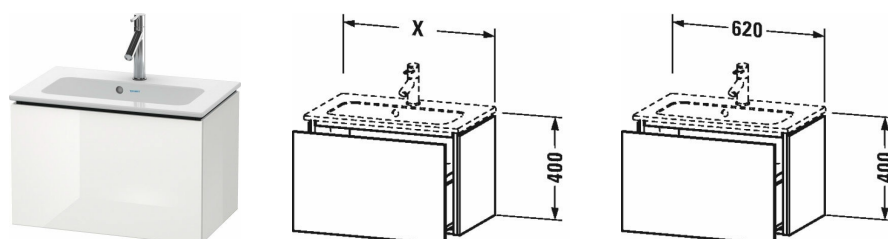

Vanity unit wall-mounted compact # LC6156

| < 620 mm > |

Vanity unit wall-mounted compact	Dimension	Weight	Order number
1 pull-out compartment, for ME by Starck # 234263			
Colors			
M03 Jade High Gloss Lacquer M07 Concrete Grey Matt Decor M09 Light Blue Matt Decor M10 Alder Natural (Decor) M11 Cashmere Oak M12 Arktis M13 American Walnut (Real wood veneer) M14 Terra M18 White Matt M20 VSG Picto White M21 Walnut Dark Decor M22 White High Gloss (Decor) M27 Weißer Flieder Hochglanz M31 Pine Silver M38 White transparent M40 Black high gloss M43 Basalt Matt M47 Stone blue high gloss M49 Graphite Matt M51 Pine Terra M52 European Oak M53 Chestnut Dark M61 Olive brown high gloss M69 Brushed Walnut M71 Mediterranean Oak Real wood veneer M72 Brushed Dark Oak Real wood veneer M73 Tecino Cherry Tree M75 Linen M79 Natural Walnut M85 White High Gloss (Laquer) M86 Cappuccino M87 White lilac satin matt M89 Wild Pearl Natural (Decor) M90 Flannel Grey Satin Matt Lacquer M91 Taupe Decor			
Variant			
	620 x 391 mm		LC6156
Infobox			
Installation only in combination with space saving siphon (# 005076 is recommended), Interior modules can not be retrofitted and are factory installed., Please specify when ordering:., - interior system yes / no, - walnut 77 or maple 78			
Additional modules Interior system in maple or walnut solid wood, for cabinet widths 620 mm	620 mm		UV9804
Suitable products			
Washbasin, furniture washbasin compact with overflow, with tap platform, 630 x 400 mm	630 x 400 mm		234263

All drawings contain the necessary measurements which are subject to standard tolerances. They are stated in mm and are non-binding. Exact measurements, in particular for customised installation scenarios, can only be taken from the finished ceramic piece.