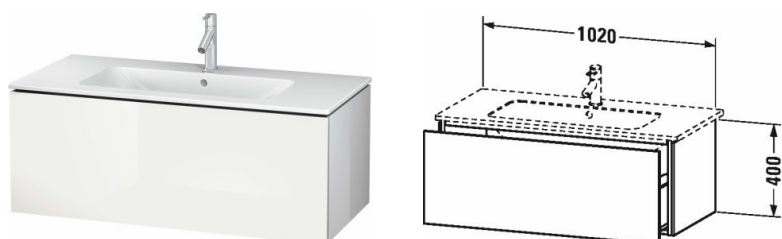

Vanity unit wall-mounted # LC6142

| < 1020 mm > |

Vanity unit wall-mounted	Dimension	Weight	Order number
1 pull-out compartment, for ME by Starck # 233610			
Colors			
M03 Jade High Gloss Lacquer M07 Concrete Grey Matt Decor M09 Light Blue Matt Decor M10 Alder Natural (Decor) M11 Cashmere Oak M12 Arktis M13 American Walnut (Real wood veneer) M14 Terra M18 White Matt M20 VSG Picto White M21 Walnut Dark Decor M22 White High Gloss (Decor) M27 Weißer Flieder Hochglanz M31 Pine Silver M38 White transparent M40 Black high gloss M43 Basalt Matt M47 Stone blue high gloss M49 Graphite Matt M51 Pine Terra M52 European Oak M53 Chestnut Dark M61 Olive brown high gloss M69 Brushed Walnut M71 Mediterranean Oak Real wood veneer M72 Brushed Dark Oak Real wood veneer M73 Tecino Cherry Tree M75 Linen M79 Natural Walnut M85 White High Gloss (Laquer) M86 Cappuccino M87 White lilac satin matt M89 Wild Pearl Natural (Decor) M90 Flannel Grey Satin Matt Lacquer M91 Taupe Decor			
Variant			
	1020 x 481 mm		LC6142
Infobox			
Installation only in combination with space saving siphon (# 005076 is recommended), Interior modules can not be retrofitted and are factory installed., Please specify when ordering:., - interior system yes / no, - walnut 77 or maple 78			
Additional modules Interior system in maple or walnut solid wood, for cabinet widths 1020 mm	1020 mm		UV9833
Suitable products			
Washbasin, furniture washbasin with overflow, with tap platform, 1030 x 490 mm	1030 x 490 mm		233610

All drawings contain the necessary measurements which are subject to standard tolerances. They are stated in mm and are non-binding. Exact measurements, in particular for customised installation scenarios, can only be taken from the finished ceramic piece.