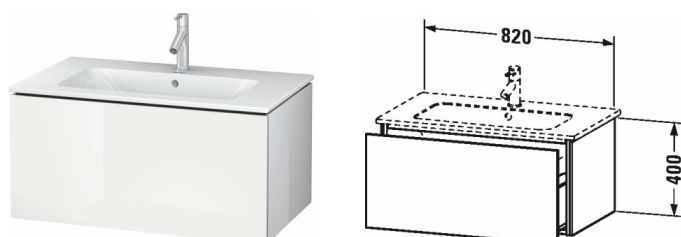

Vanity unit wall-mounted # LC6141

| < 820 mm > |

Vanity unit wall-mounted	Dimension	Weight	Order number
1 pull-out compartment, for ME by Starck # 233683, 234583, 234683			
Colors			
M03 Jade High Gloss Lacquer M07 Concrete Grey Matt Decor M09 Light Blue Matt Decor M10 Alder Natural (Decor) M11 Cashmere Oak M12 Arktis M13 American Walnut (Real wood veneer) M14 Terra M18 White Matt M20 VSG Picto White M21 Walnut Dark Decor M22 White High Gloss (Decor) M27 Weißer Flieder Hochglanz M31 Pine Silver M38 White transparent M40 Black high gloss M43 Basalt Matt M47 Stone blue high gloss M49 Graphite Matt M51 Pine Terra M52 European Oak M53 Chestnut Dark M61 Olive brown high gloss M69 Brushed Walnut M71 Mediterranean Oak Real wood veneer M72 Brushed Dark Oak Real wood veneer M73 Tecino Cherry Tree M75 Linen M79 Natural Walnut M85 White High Gloss (Laquer) M86 Cappuccino M87 White lilac satin matt M89 Wild Pearl Natural (Decor) M90 Flannel Grey Satin Matt Lacquer M91 Taupe Decor			
Variant			
	820 x 481 mm		LC6141
Infobox			
Installation only in combination with space saving siphon (# 005076 is recommended), Interior modules can not be retrofitted and are factory installed., Please specify when ordering:; - interior system yes / no, - walnut 77 or maple 78			
Additional modules Interior system in maple or walnut solid wood, for cabinet widths 820 mm	820 mm		UV9832
Suitable products			
Washbasin, furniture washbasin with overflow, with tap platform, 830 x 490 mm	830 x 490 mm		233683
Washbasin, furniture washbasin asymmetric with overflow, with tap platform, bowl on left side, 830 x 490 mm	830 x 490 mm		234583
Washbasin, furniture washbasin asymmetric with overflow, with tap platform, bowl on right side, 830 x 490 mm	830 x 490 mm		234683