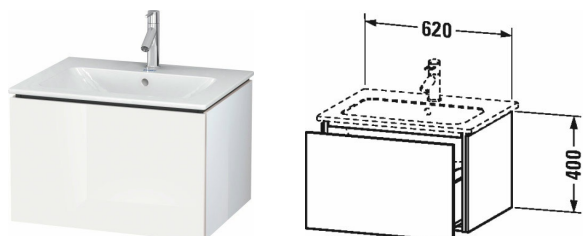

Vanity unit wall-mounted # LC6140

| < 620 mm > |

Vanity unit wall-mounted	Dimension	Weight	Order number
1 pull-out compartment, for ME by Starck # 233663			
Colors			
M03 Jade High Gloss Lacquer M07 Concrete Grey Matt Decor M09 Light Blue Matt Decor M10 Alder Natural (Decor) M11 Cashmere Oak M12 Arktis M13 American Walnut (Real wood veneer) M14 Terra M18 White Matt M20 VSG Picto White M21 Walnut Dark Decor M22 White High Gloss (Decor) M27 Weißer Flieder Hochglanz M31 Pine Silver M38 White transparent M40 Black high gloss M43 Basalt Matt M47 Stone blue high gloss M49 Graphite Matt M51 Pine Terra M52 European Oak M53 Chestnut Dark M61 Olive brown high gloss M69 Brushed Walnut M71 Mediterranean Oak Real wood veneer M72 Brushed Dark Oak Real wood veneer M73 Tecino Cherry Tree M75 Linen M79 Natural Walnut M85 White High Gloss (Laquer) M86 Cappuccino M87 White lilac satin matt M89 Wild Pearl Natural (Decor) M90 Flannel Grey Satin Matt Lacquer M91 Taupe Decor			
Variant			
	620 x 481 mm		LC6140
Infobox			
Installation only in combination with space saving siphon (# 005076 is recommended), Interior modules can not be retrofitted and are factory installed., Please specify when ordering:., - interior system yes / no, - walnut 77 or maple 78			
Additional modules Interior system in maple or walnut solid wood, for cabinet widths 620 mm	620 mm		UV9831
Suitable products			
Washbasin, furniture washbasin with overflow, with tap platform, 630 x 490 mm	630 x 490 mm		233663

All drawings contain the necessary measurements which are subject to standard tolerances. They are stated in mm and are non-binding. Exact measurements, in particular for customised installation scenarios, can only be taken from the finished ceramic piece.