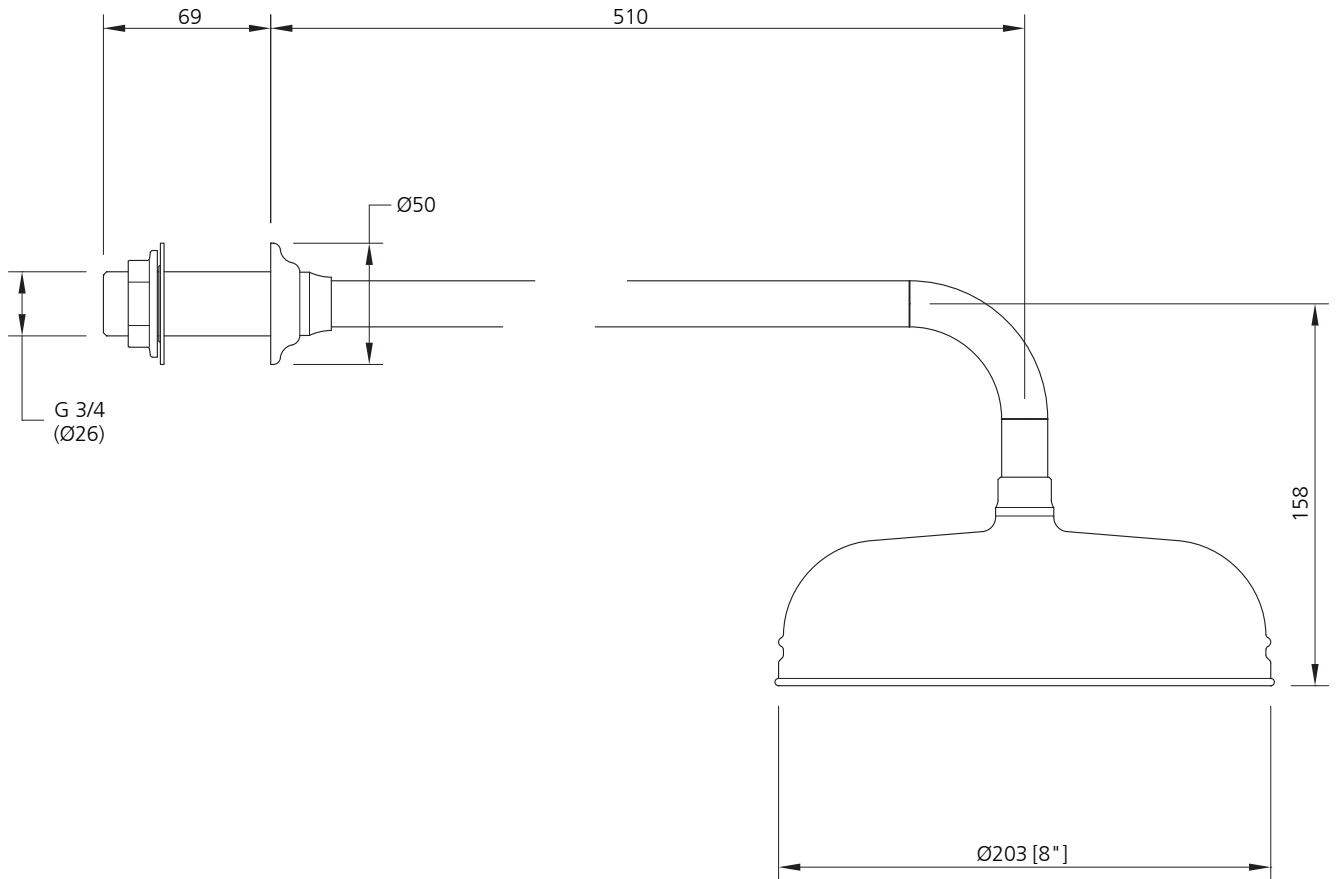

LEFROY BROOKS

IBROC HOUSE ESSEX ROAD
HODDESDON HERTS EN11 0QS UK
T: +44 (0)1992 708 316 F: +44 (0)1992 708 317

LB-1775

CLASSIC 8" APRON ROSE WITH LONG ARM (490mm)
(SUITABLE FOR LARGE CUBICAL OR BATH SHOWERS)

DIMENSIONAL DATA SHEET

DATE: 28 June 2010

ISSUE: 037 A

©COPYRIGHT 2010. CHRISTO LEFROY BROOKS. ALL RIGHTS RESERVED.

DIMENSIONS IN MILLIMETRES

WHILST EVERY EFFORT IS MADE TO ENSURE THE ACCURACY OF THESE DATA SHEETS THEY ARE SUBJECT TO CHANGE WITHOUT NOTICE AS PART OF THE COMPANY'S PRODUCT DEVELOPMENT PROCESS