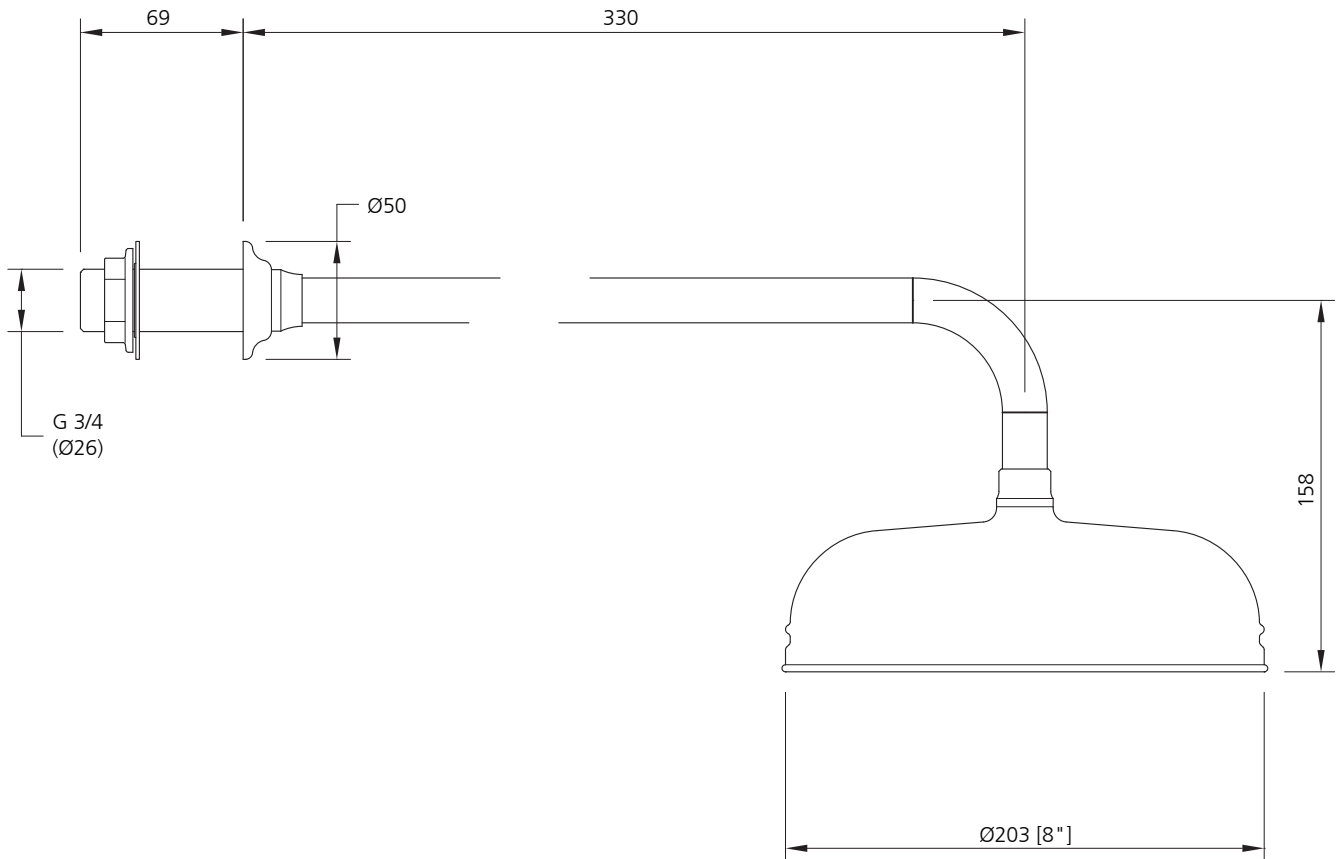

LEFROY BROOKS

IBROC HOUSE ESSEX ROAD
HODDESDON HERTS EN11 OQS UK
T: +44 (0)1992 708 316 F: +44 (0)1992 708 317

LB-1774

CLASSIC 8" APRON ROSE WITH SHORT ARM (330mm)
(SUITABLE FOR CUBICAL SHOWERS)

DIMENSIONAL DATA SHEET

DATE: 28 June 2010

ISSUE: 037 A

©COPYRIGHT 2010. CHRISTO LEFROY BROOKS. ALL RIGHTS RESERVED.

DIMENSIONS IN MILLIMETRES

WHILST EVERY EFFORT IS MADE TO ENSURE THE ACCURACY OF THESE DATA SHEETS THEY ARE SUBJECT TO CHANGE WITHOUT NOTICE AS PART OF THE COMPANY'S PRODUCT DEVELOPMENT PROCESS