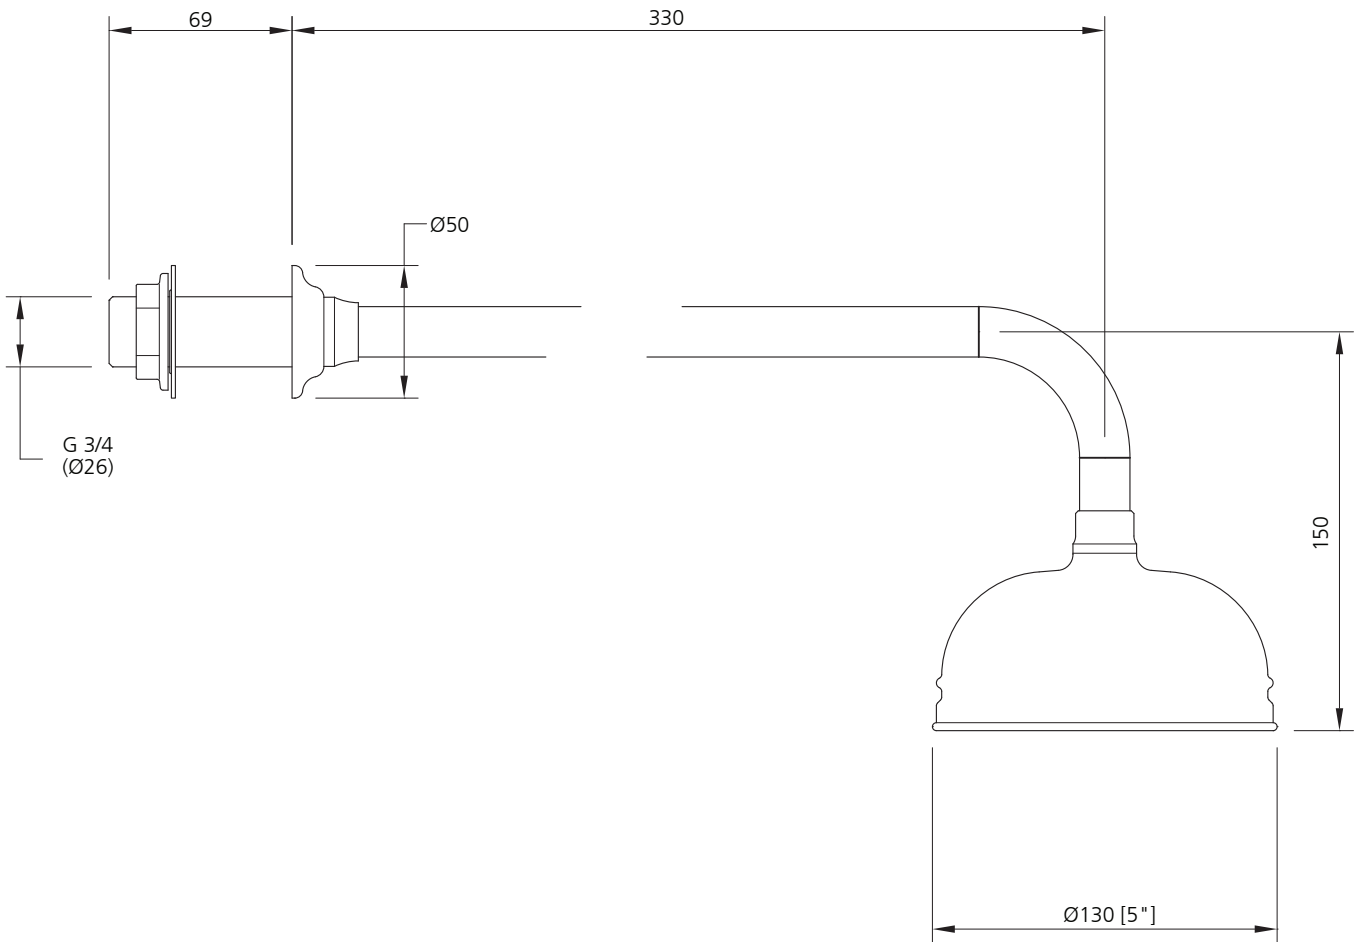

LEFROY BROOKS

IBROC HOUSE ESSEX ROAD
HODDESDON HERTS EN11 0QS UK
T: +44 (0)1992 708 316 F: +44 (0)1992 708 317

LB-1772

CLASSIC 5" APRON ROSE WITH SHORT ARM (330mm)
(SUITABLE FOR CUBICAL SHOWERS)

DIMENSIONAL DATA SHEET

DATE: 28 June 2010

ISSUE: 037A

©COPYRIGHT 2010. CHRISTO LEFROY BROOKS. ALL RIGHTS RESERVED.

DIMENSIONS IN MILLIMETRES

WHILST EVERY EFFORT IS MADE TO ENSURE THE ACCURACY OF THESE DATA SHEETS THEY ARE SUBJECT TO CHANGE WITHOUT NOTICE AS PART OF THE COMPANY'S PRODUCT DEVELOPMENT PROCESS