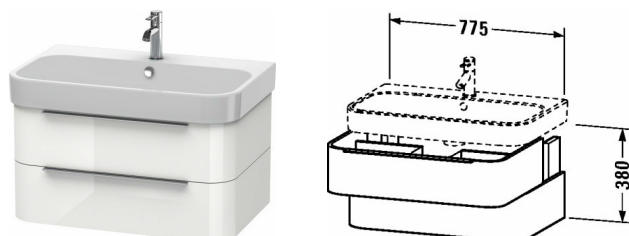

Vanity unit wall-mounted # H26365

|< 775 mm >|

Vanity unit wall-mounted	Dimension	Weight	Order number
2 drawers, upper drawer including cut-out for siphon and siphon cover, for Happy D.2 # 231880			
Colors			
M11 Cashmere Oak M13 American Walnut (Real wood veneer) M22 White High Gloss (Decor) M52 European Oak M72 Brushed Dark Oak M75 Linen			
Variant			
	775 x 480 mm		H26365
Infobox			
Space saving siphon # 005076 is recommended, framed recess = 13 mm, Interior modules can not be retrofitted and are factory installed., Required specification for ordering:, - interior system yes / no, - walnut 77 or maple 78			
Accessory			
Additional modules Interior system in maple or walnut solid wood, for cabinet widths 775 mm	775 mm		UV9971
Suitable products			
Washbasin, furniture washbasin with overflow, with tap platform, overflow clip chrome included, underneath glazed, 800 x 505 mm	800 x 505 mm		231880

All drawings contain the necessary measurements which are subject to standard tolerances. Exact measurements, in particular for customised installation scenarios, can only be taken from the finished ceramic piece.