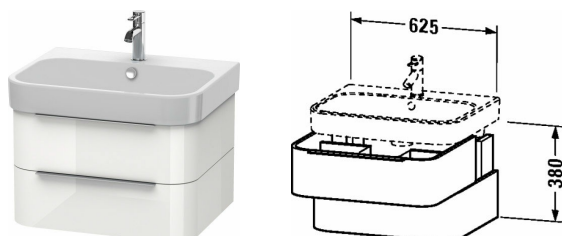

Vanity unit wall-mounted # H26364

|< 625 mm >|

Vanity unit wall-mounted	Dimension	Weight	Order number
2 drawers, upper drawer including cut-out for siphon and siphon cover, for Happy D.2 # 231865			
Colors			
M11 Cashmere Oak M13 American Walnut (Real wood veneer) M22 White High Gloss (Decor) M52 European Oak M72 Brushed Dark Oak M75 Linen			
Variant			
	625 x 480 mm		H26364
Infobox			
Space saving siphon # 005076 is recommended, framed recess = 13 mm, Interior modules can not be retrofitted and are factory installed., Required specification for ordering:, - interior system yes / no, - walnut 77 or maple 78			
Accessory			
Additional modules Interior system in maple or walnut solid wood, for cabinet widths 625 mm	625 mm		UV9968
Suitable products			
Washbasin, furniture washbasin with overflow, with tap platform, overflow clip chrome included, underneath glazed, 650 x 505 mm	650 x 505 mm		231865

All drawings contain the necessary measurements which are subject to standard tolerances. Exact measurements, in particular for customised installation scenarios, can only be taken from the finished ceramic piece.