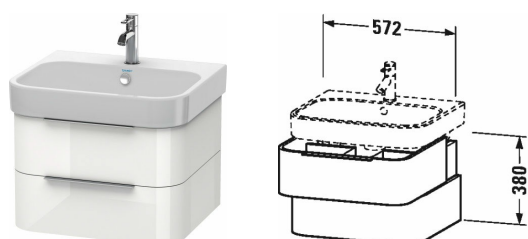

Vanity unit wall-mounted # H26363

|< 575 mm >|

Vanity unit wall-mounted	Dimension	Weight	Order number
2 drawers, upper drawer including cut-out for siphon and siphon cover, for Happy D.2 # 231860			
Colors			
M11 Cashmere Oak M13 American Walnut (Real wood veneer) M22 White High Gloss (Decor) M52 European Oak M72 Brushed Dark Oak M75 Linen			
Variant			
	575 x 480 mm		H26363
Infobox			
Space saving siphon # 005076 is recommended, framed recess = 13 mm, Interior modules can not be retrofitted and are factory installed., Required specification for ordering:, - interior system yes / no, - walnut 77 or maple 78			
Accessory			
Additional modules Interior system in maple or walnut solid wood, for cabinet widths 575 mm	575 mm		UV9987
Suitable products			
Washbasin, furniture washbasin with overflow, with tap platform, overflow clip chrome included, 600 x 505 mm	600 x 505 mm		231860

All drawings contain the necessary measurements which are subject to standard tolerances. Exact measurements, in particular for customised installation scenarios, can only be taken from the finished ceramic piece.