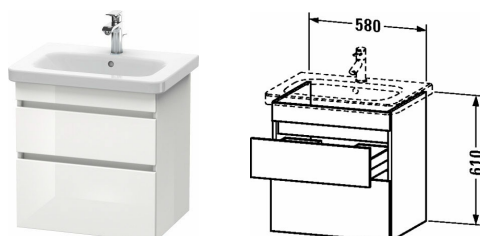

Vanity unit wall-mounted # DS6480

| < 580 mm > |

Vanity unit wall-mounted	Dimension	Weight	Order number
2 drawers, upper drawer including cut-out for siphon and siphon cover, for DuraStyle # 232065			
Colors			
M07 Concrete Grey Matt Decor M09 Light Blue Matt Decor M14 Terra M18 White Matt M21 Walnut Dark Decor M22 White High Gloss (Decor) M31 Pine Silver M43 Basalt Matt M49 Graphite Matt M51 Pine Terra M52 European Oak M53 Chestnut Dark M73 Tecino Cherry Tree M75 Linen M79 Natural Walnut M91 Taupe Decor			
Variant			
	580 x 448 mm		DS6480
Infobox			
Furniture available Bi-Colour. Body limited to 18-White Matt or 43- Basalt Matt. Front available in all colour options., Dividing system optional, lay-in component # UV 9845 , Please specify when ordering:., - Front colour, - Body colour			
Suitable products			
Dividing system Individual and retrofittable dividing system with cover, Black diamond, for vanity unit, 115 x 320 mm	115 x 320 mm		UV9845
Washbasin, furniture washbasin with tap platform, underneath glazed, 650 x 480 mm	650 x 480 mm		232065

All drawings contain the necessary measurements which are subject to standard tolerances. They are stated in mm and are non-binding. Exact measurements, in particular for customised installation scenarios, can only be taken from the finished ceramic piece.